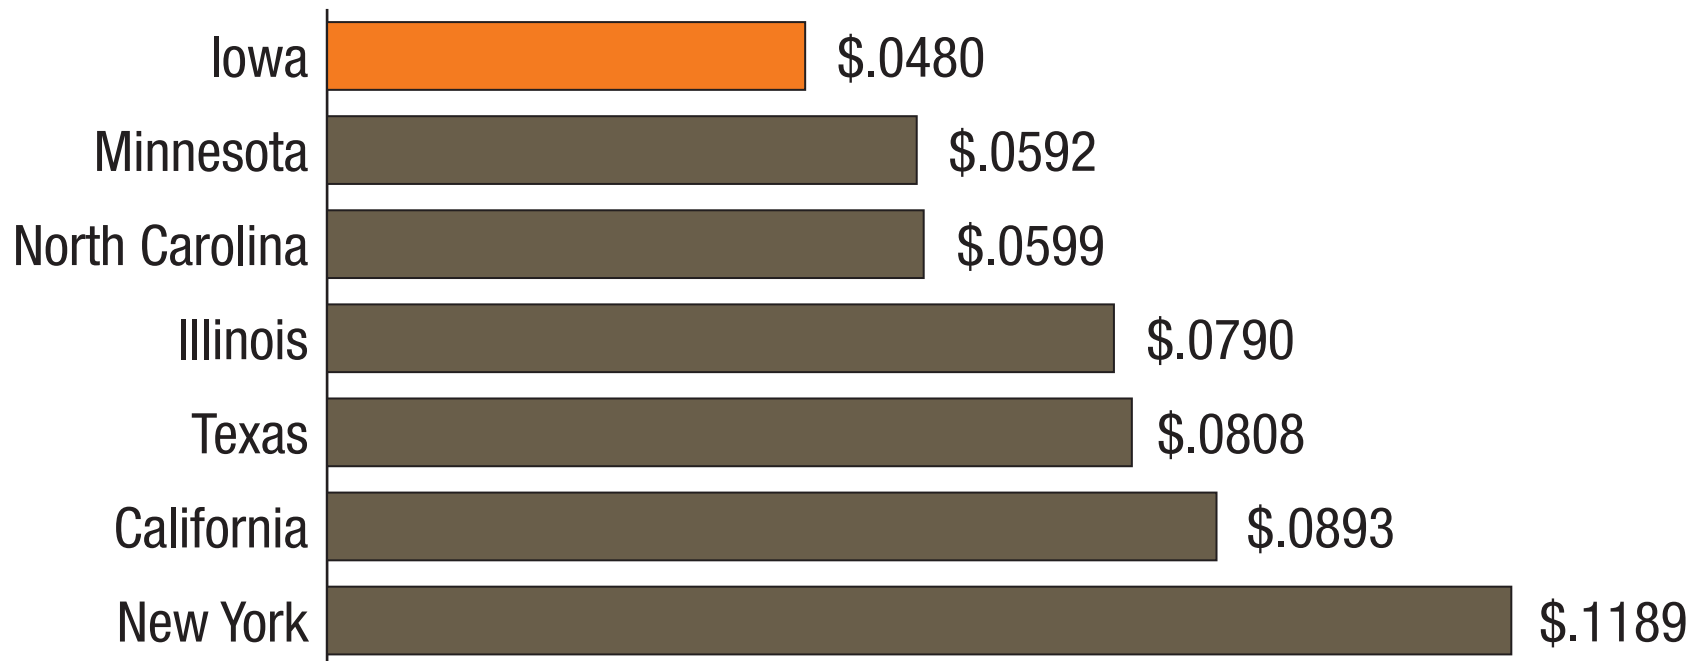

2009 AVERAGE INDUSTRIAL ELECTRIC RATES

Rate is in cents, National Average = \$.0638

IOWA
life | changing®

Source: Energy Information Administration, 2010