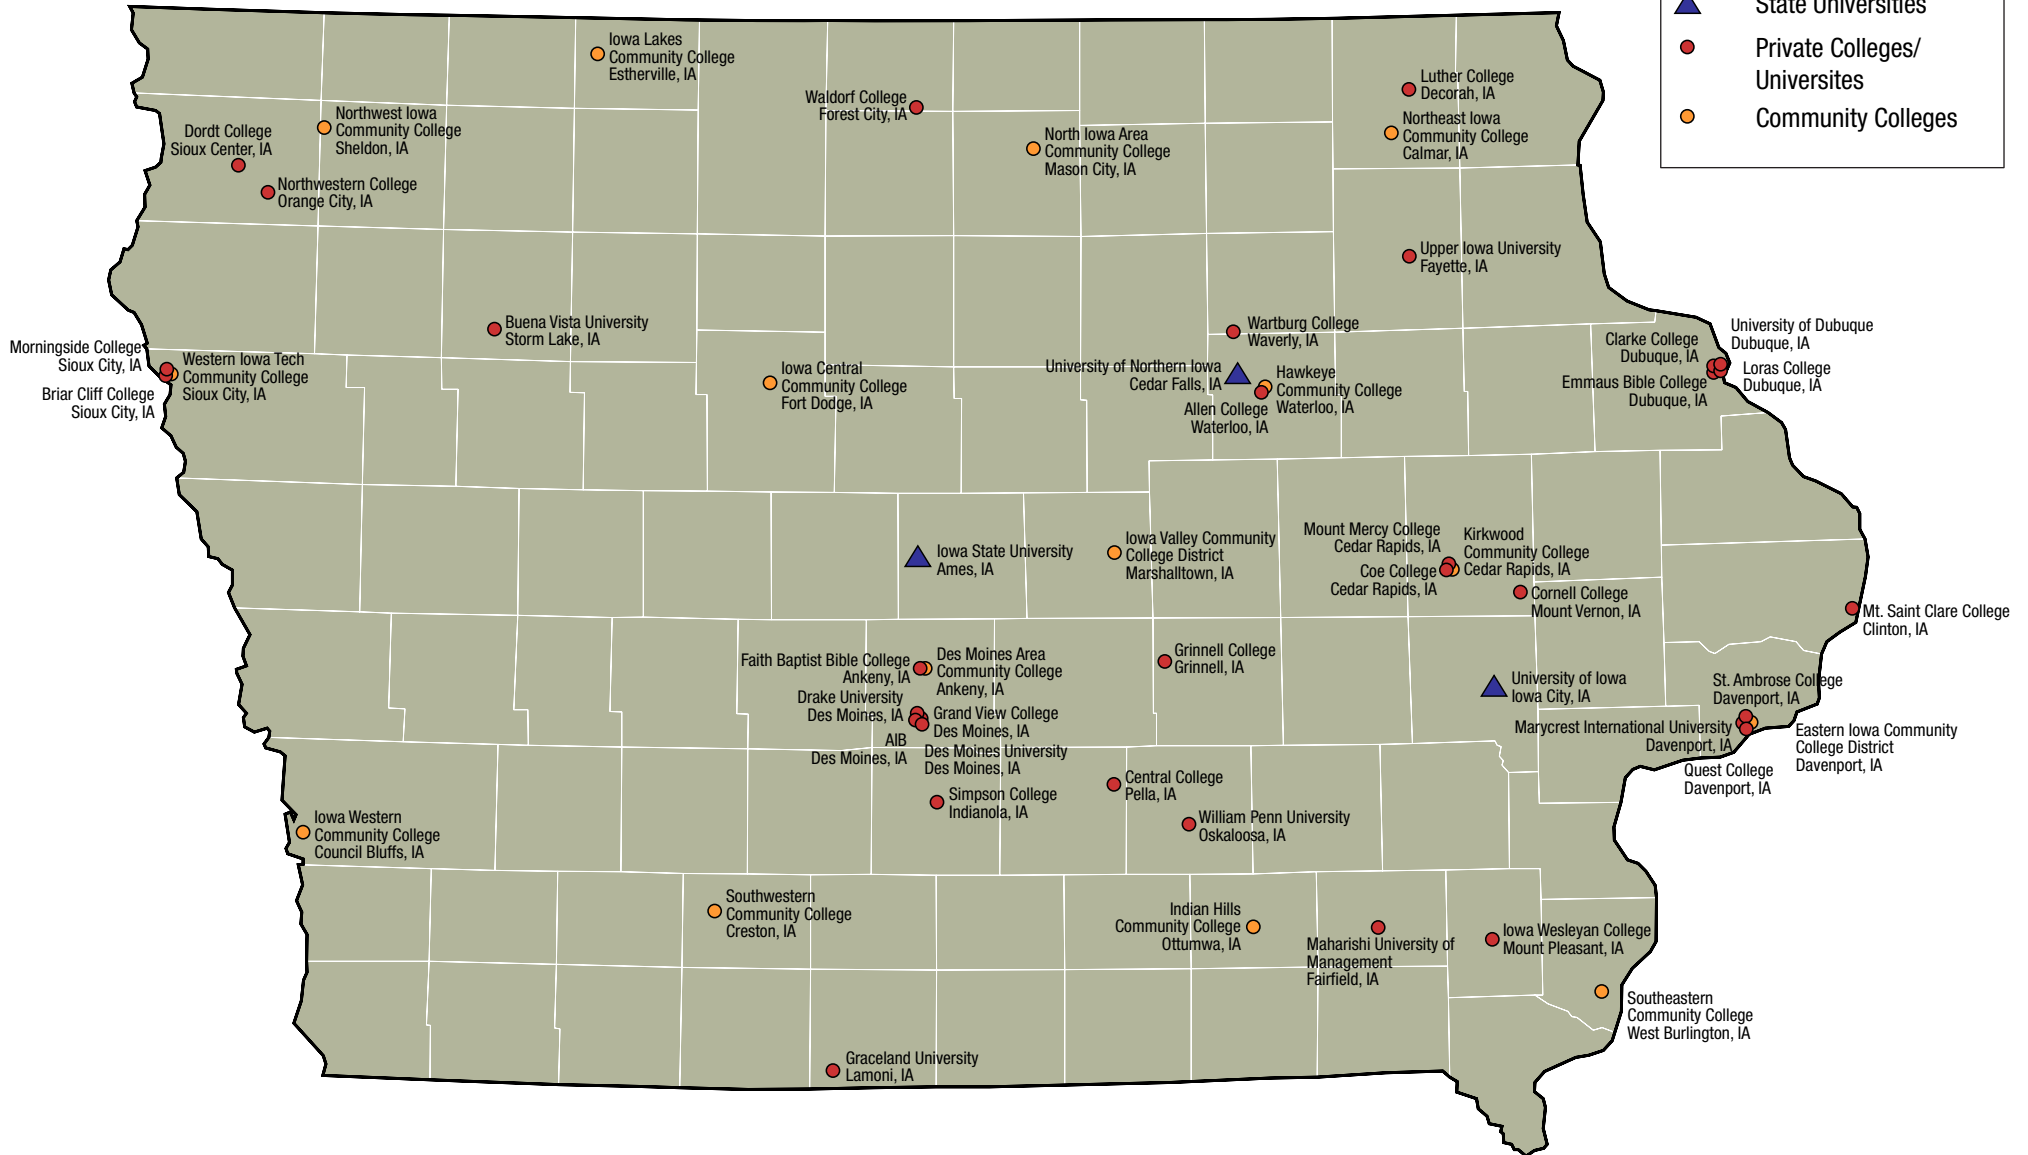

Legend

- ▲ State Universities
- Private Colleges/Universities
- Community Colleges

Iowa Department of Economic Development

200 East Grand Avenue
Des Moines, Iowa 50309 U.S.A.
Domestic: 1.800.245.4692

International: + 1.515.242.4896