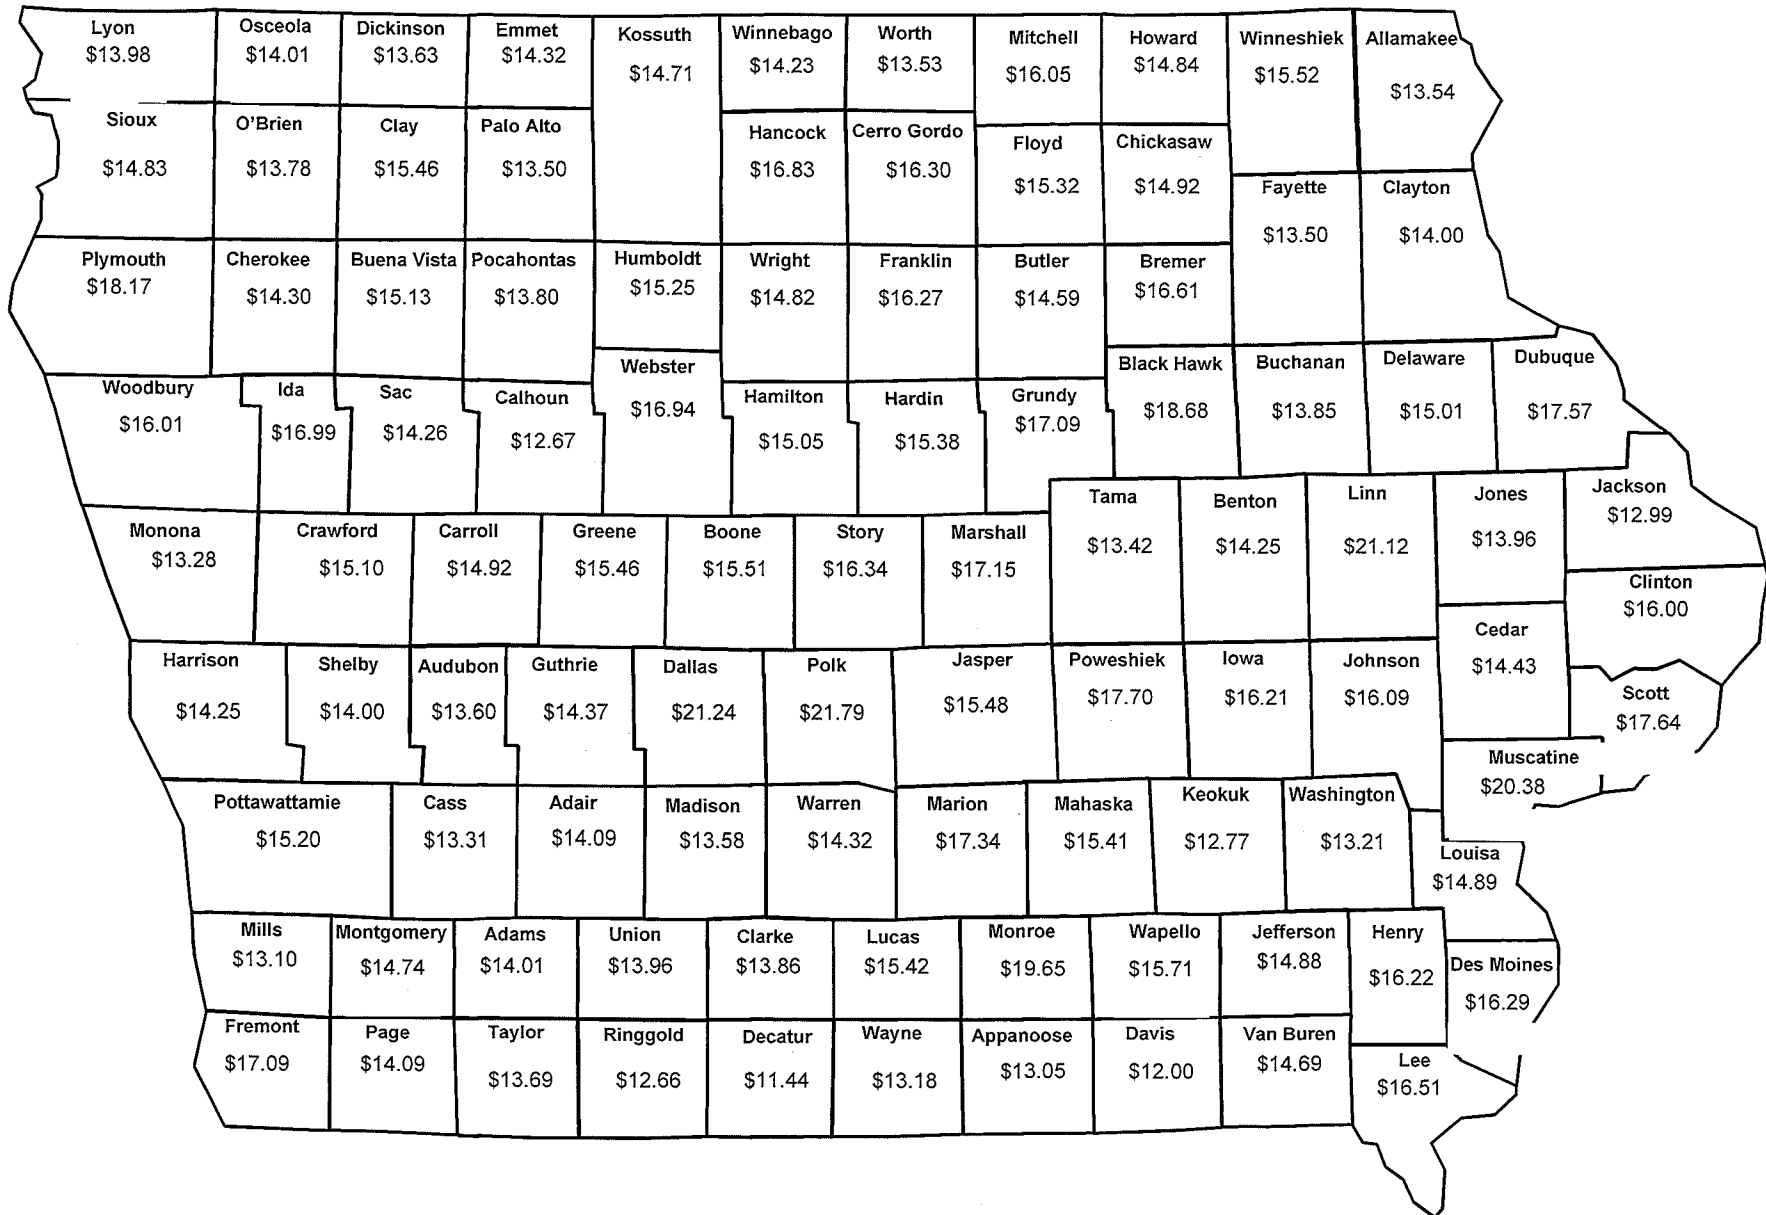

Iowa Department of Economic Development

Enterprise Zone Program

County Wages at 90% of County or Regional Average

Iowa Department of Economic Development

County Wages at 100% of County Average

Iowa Department of Economic Development

Direct Financial Assistance County Wages at 100% of County or Regional Average

Iowa Department of Economic Development

County Wages at 130% of County or Regional Average

Iowa Department of Economic Development

County Wages at 130% of County or Regional Average
(With Benefits Credit)