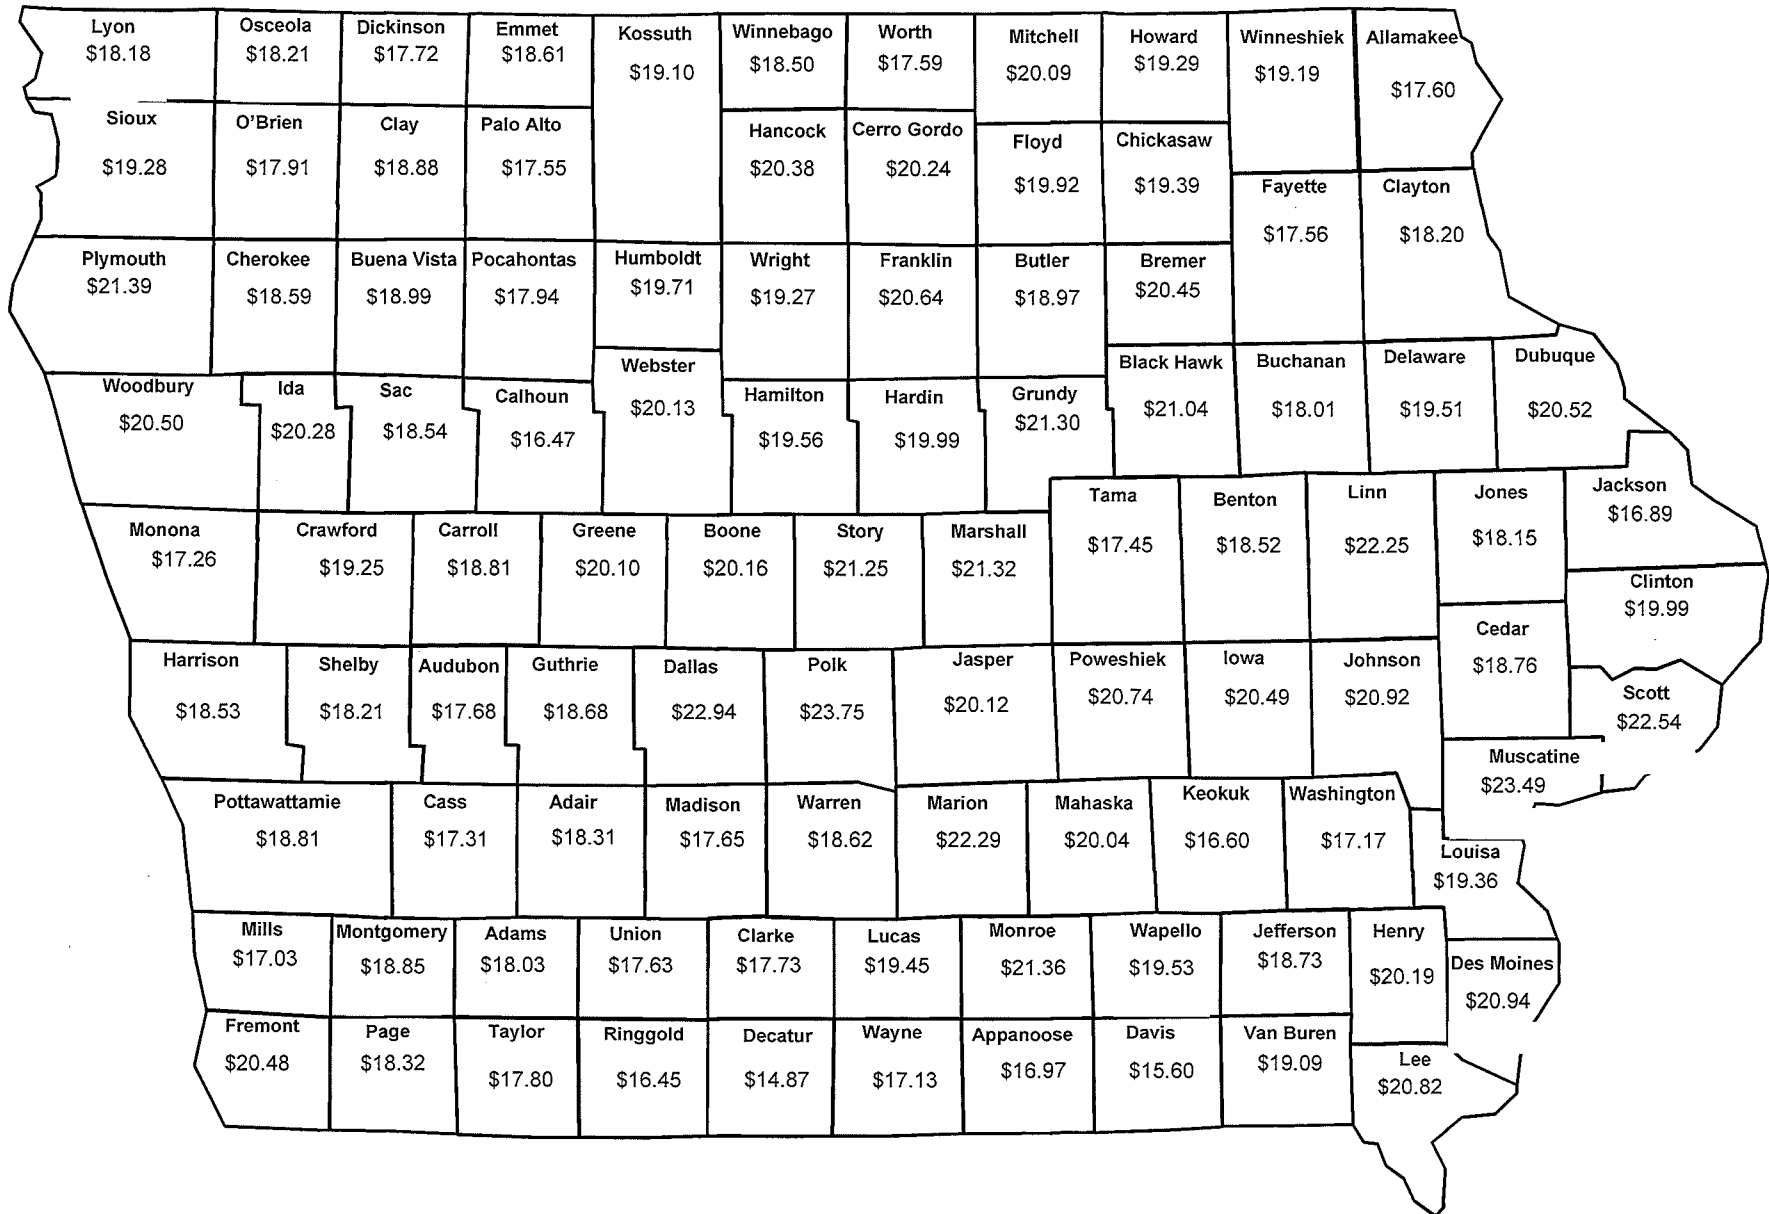

Iowa Department of Economic Development

Enterprise Zone Program

County Wages at 90% of County or Regional Average

Iowa Department of Economic Development

County Wages at 100% of County Average

Iowa Department of Economic Development

Direct Financial Assistance County Wages at 100% of County or Regional Average

Iowa Department of Economic Development

County Wages at 130% of County or Regional Average

Iowa Department of Economic Development

County Wages at 130% of County or Regional Average
(With Benefits Credit)