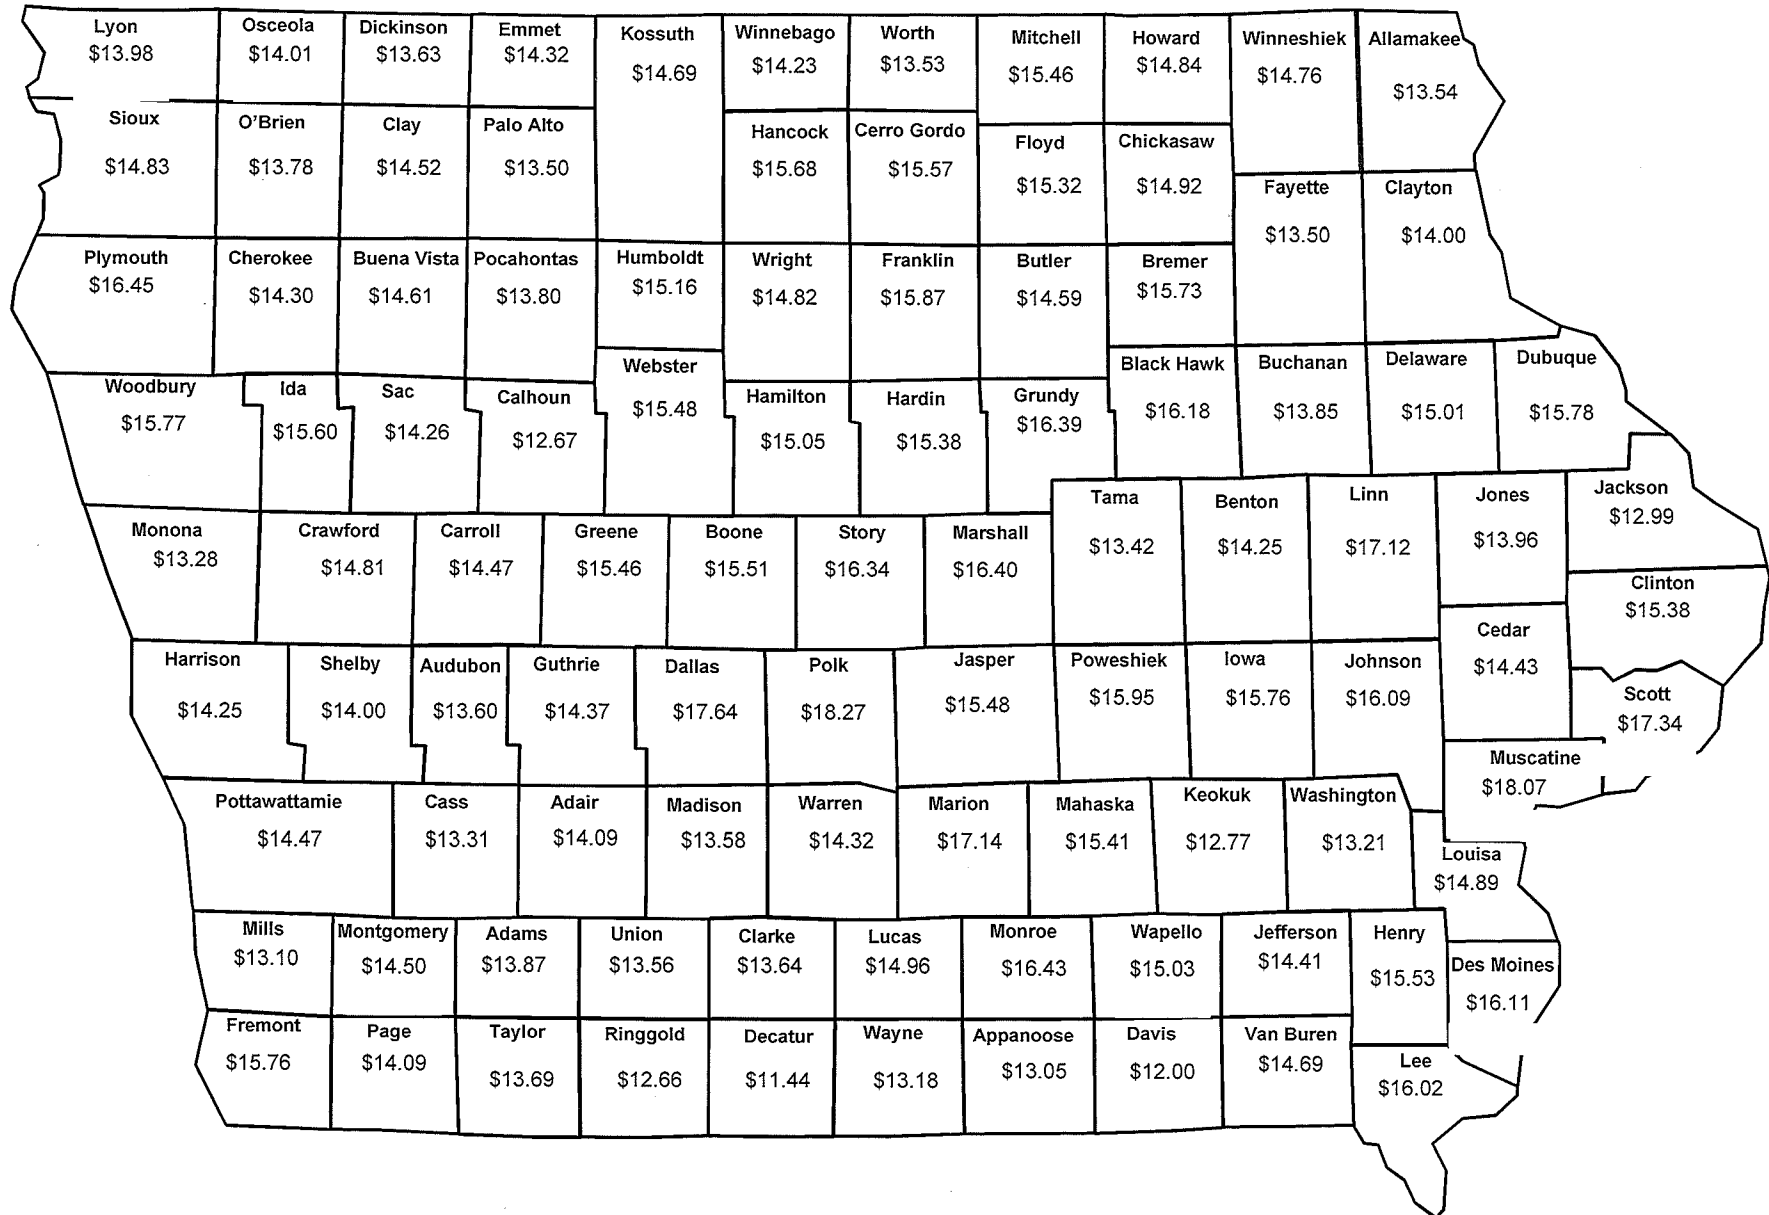

Iowa Department of Economic Development

Enterprise Zone Program

County Wages at 90% of County or Regional Average

Iowa Department of Economic Development

County Wages at 100% of County Average

Iowa Department of Economic Development

Direct Financial Assistance County Wages at 100% of County or Regional Average

Iowa Department of Economic Development

County Wages at 130% of County or Regional Average

Iowa Department of Economic Development

County Wages at 130% of County or Regional Average
(With Benefits Credit)