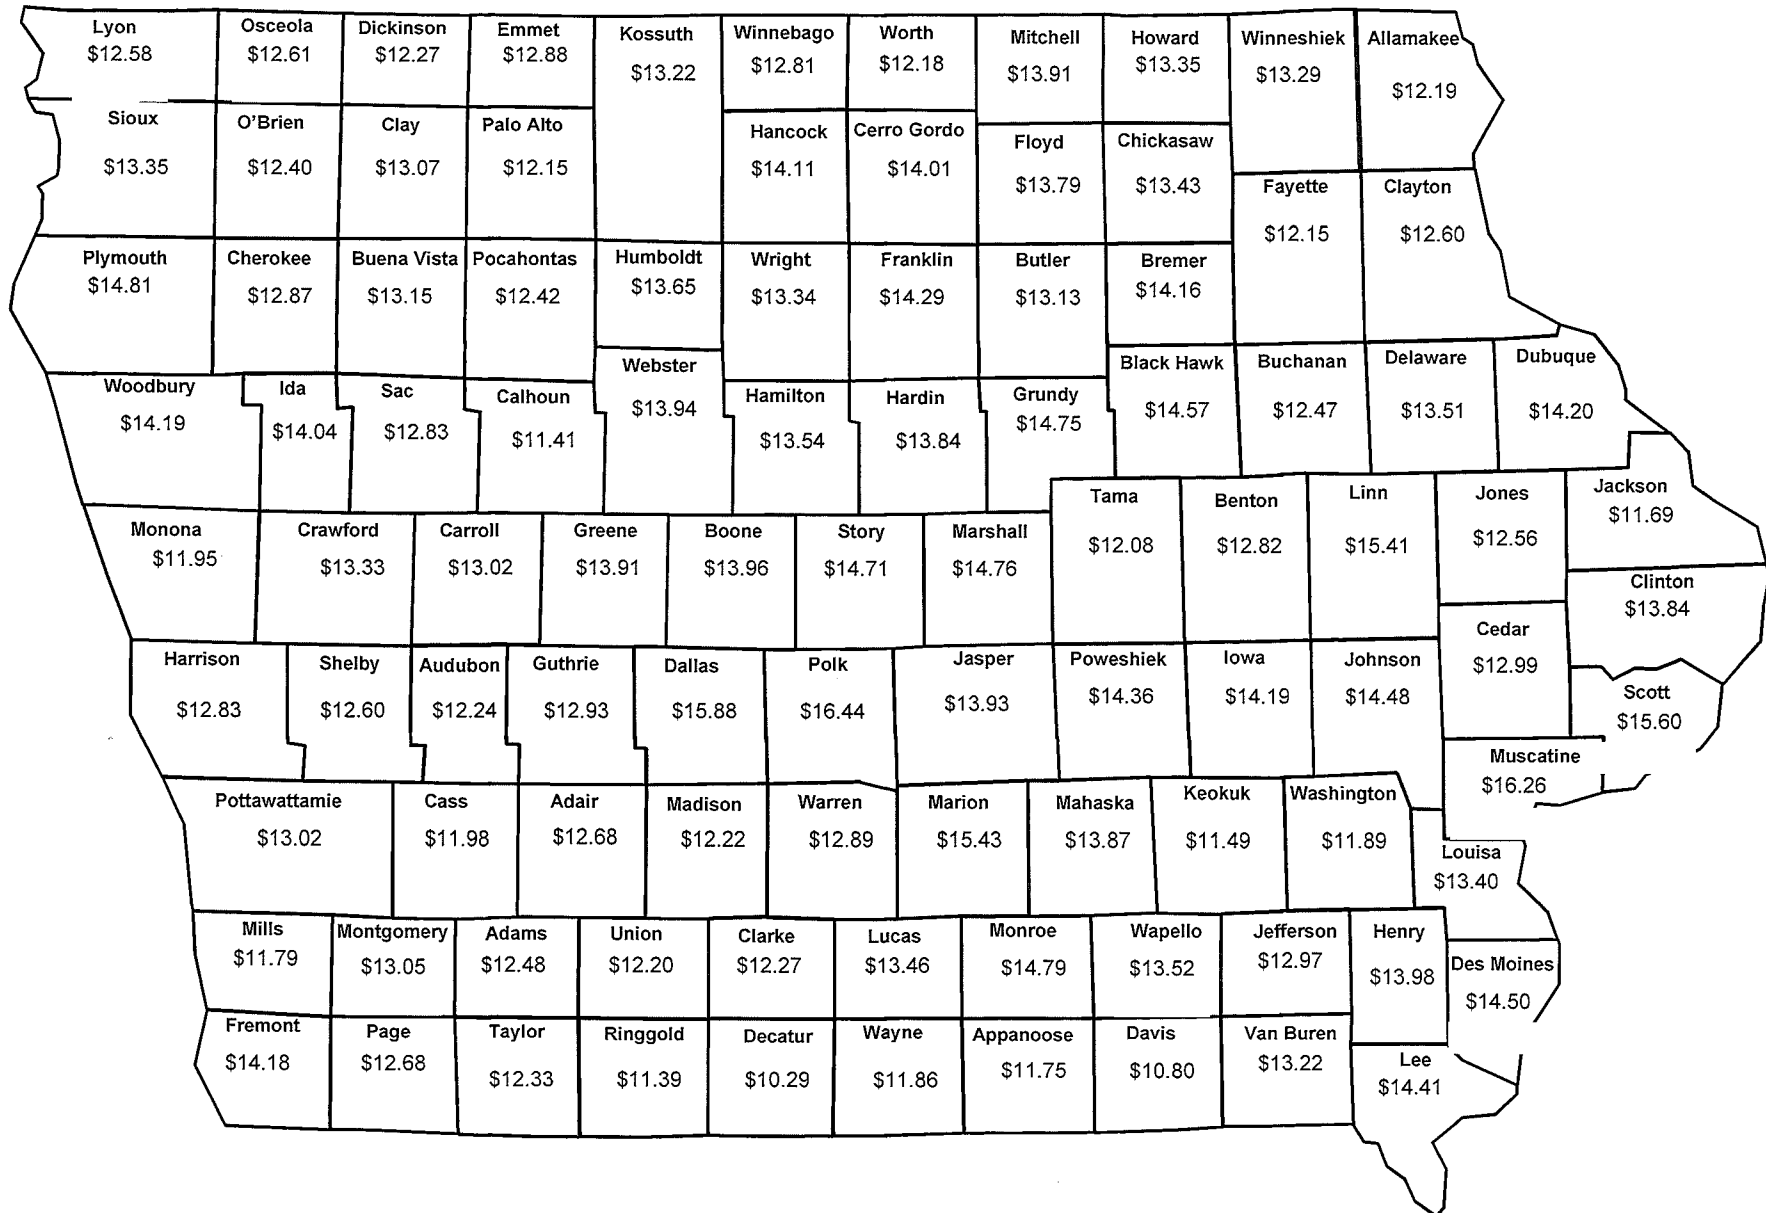

Iowa Department of Economic Development

Enterprise Zone Program

County Wages at 90% of County or Regional Average

Iowa Department of Economic Development

County Wages at 100% of County Average

Iowa Department of Economic Development

Direct Financial Assistance County Wages at 100% of County or Regional Average

Iowa Department of Economic Development

County Wages at 130% of County or Regional Average

Iowa Department of Economic Development

County Wages at 130% of County or Regional Average
(With Benefits Credit)