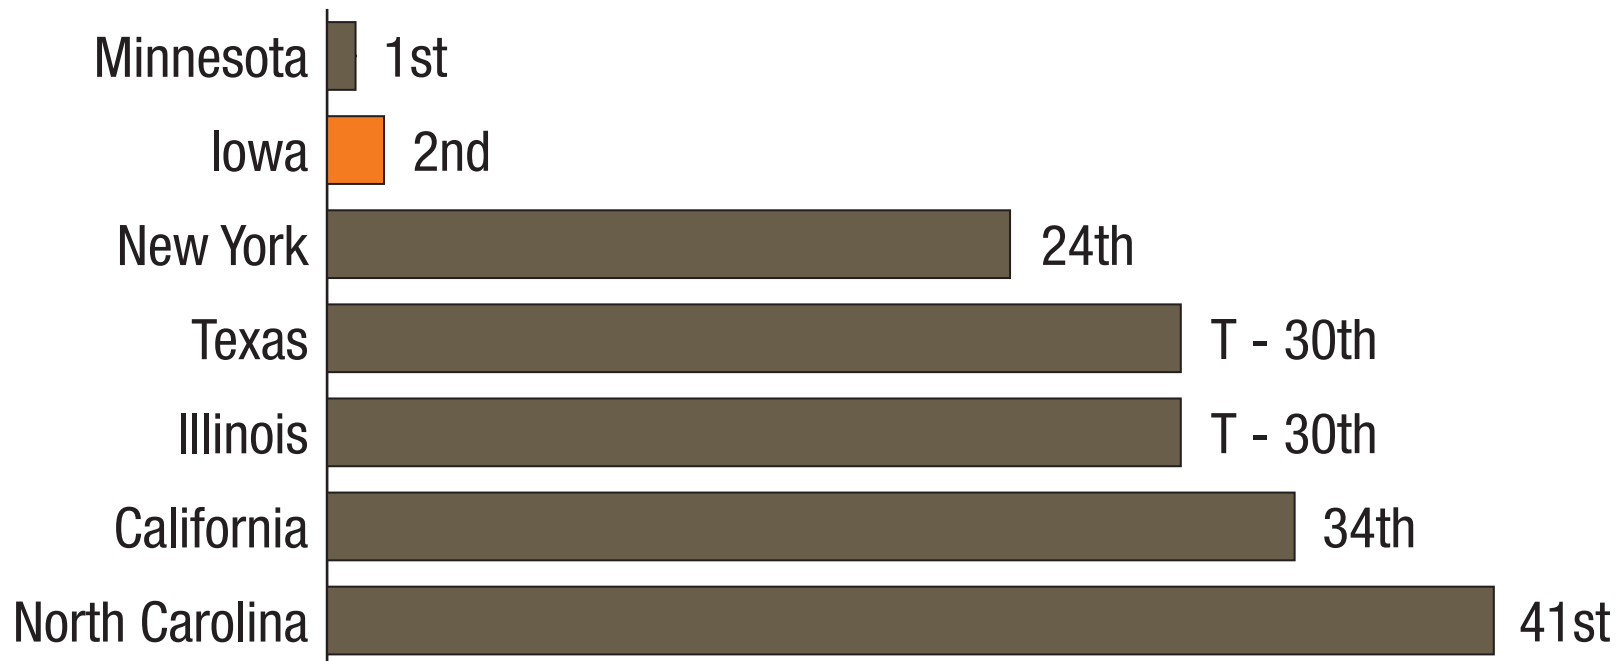

# MOST LIVABLE STATE

Ranking is 1 - 50; 1 = Best Ranking

IOWA  
*life* | changing®

Source: CQ Press, 2010