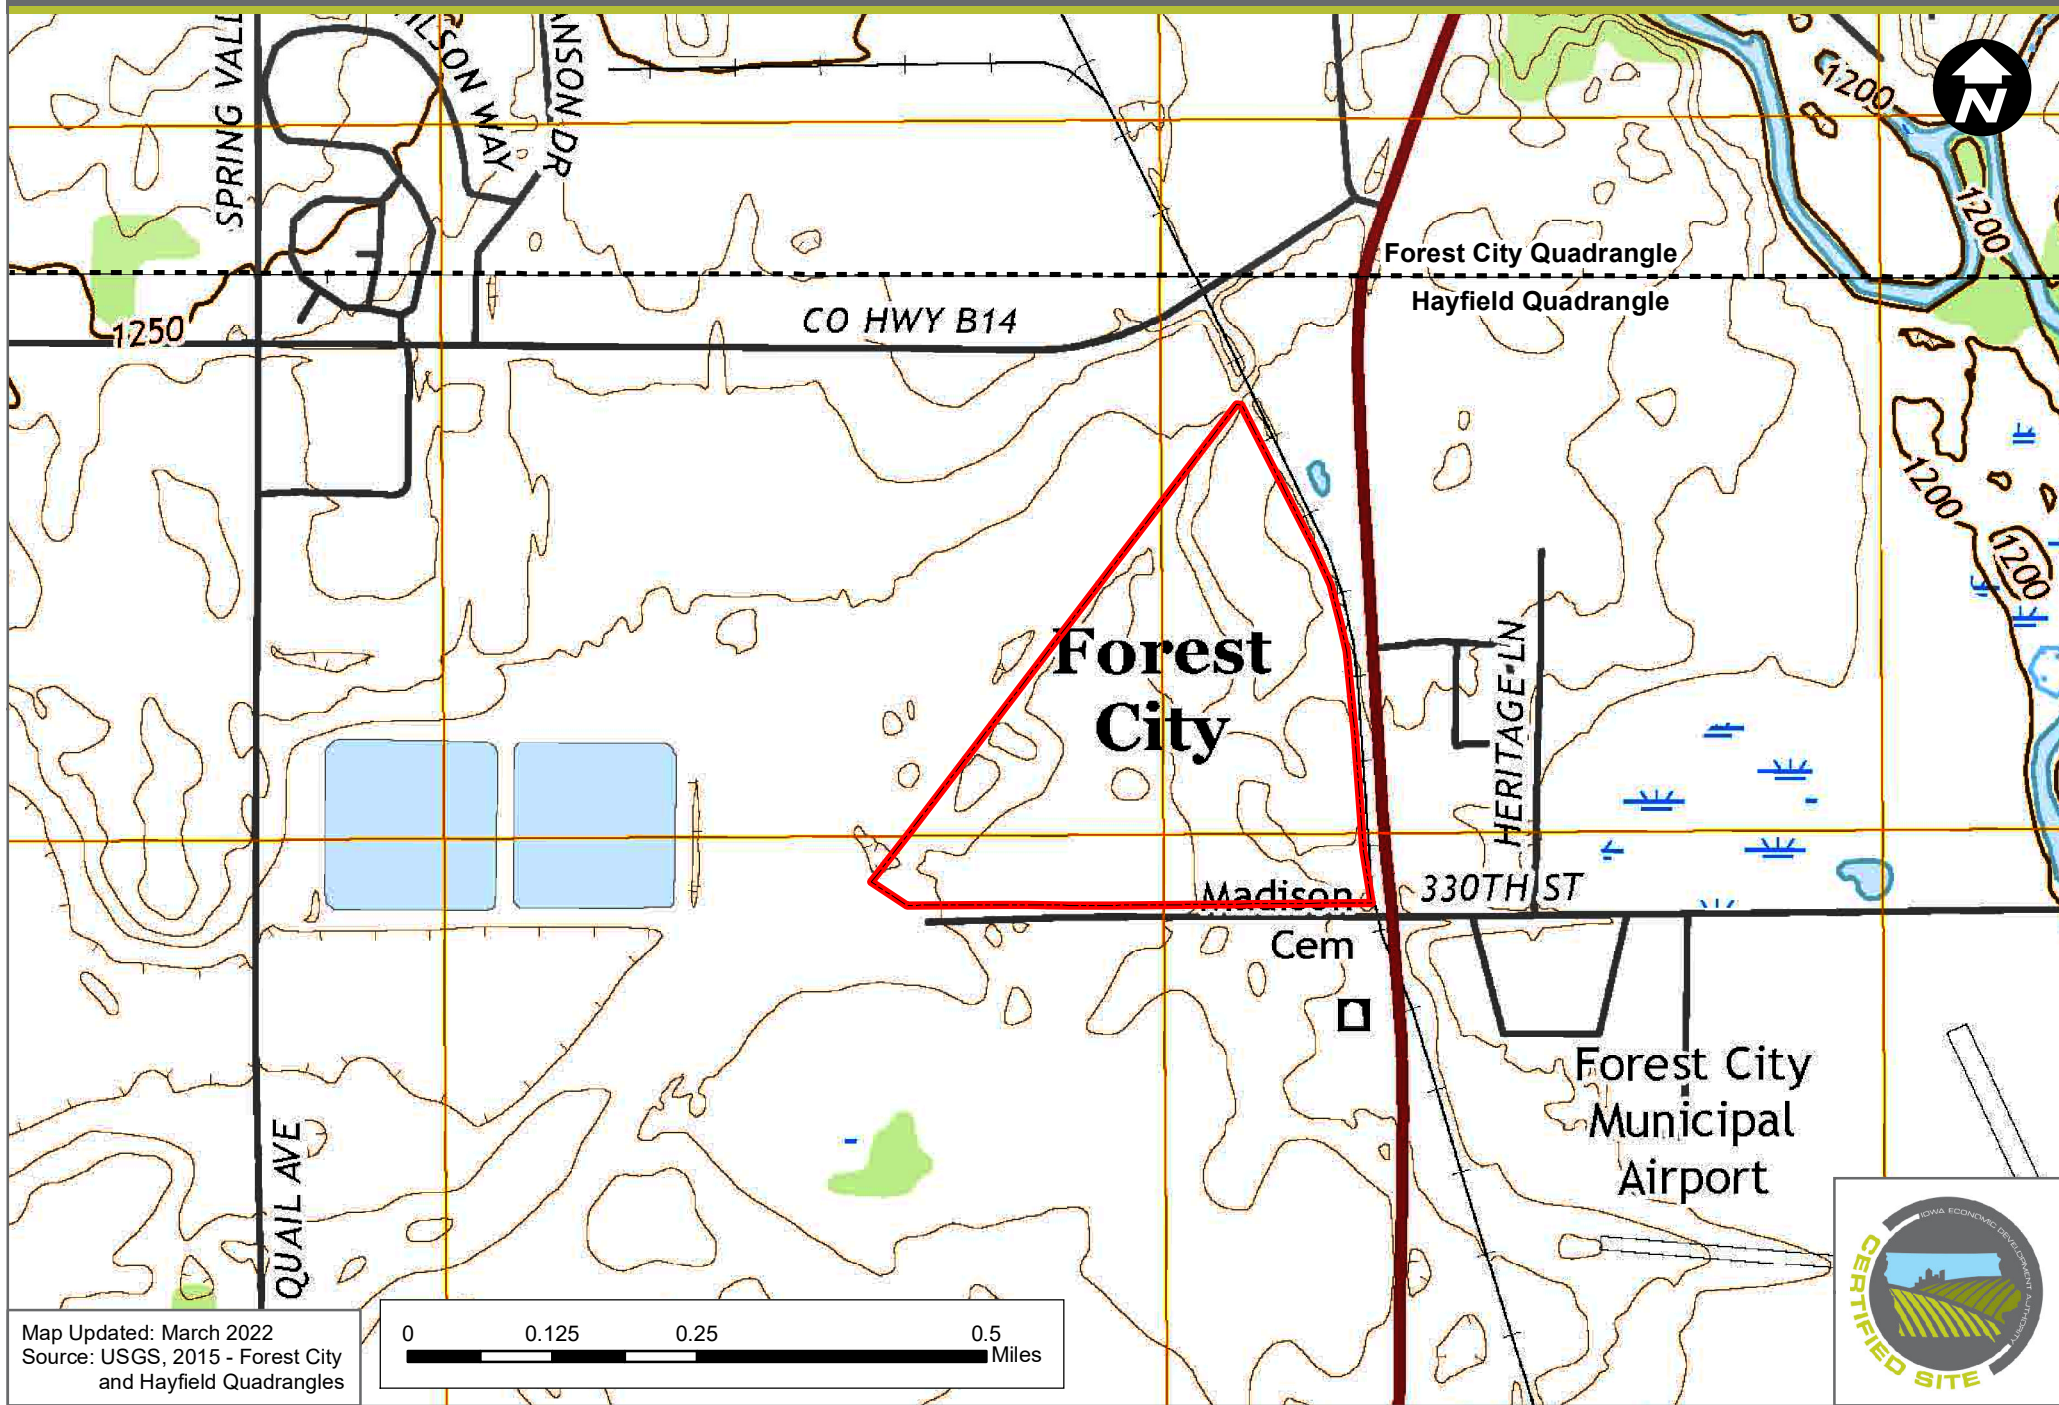

FOREST CITY RAIL PARK (68.83 ACRES)

FOREST CITY, IOWA - USGS QUADRANGLE MAP

Map Updated: March 2022
Source: USGS, 2015 - Forest City and Hayfield Quadrangles