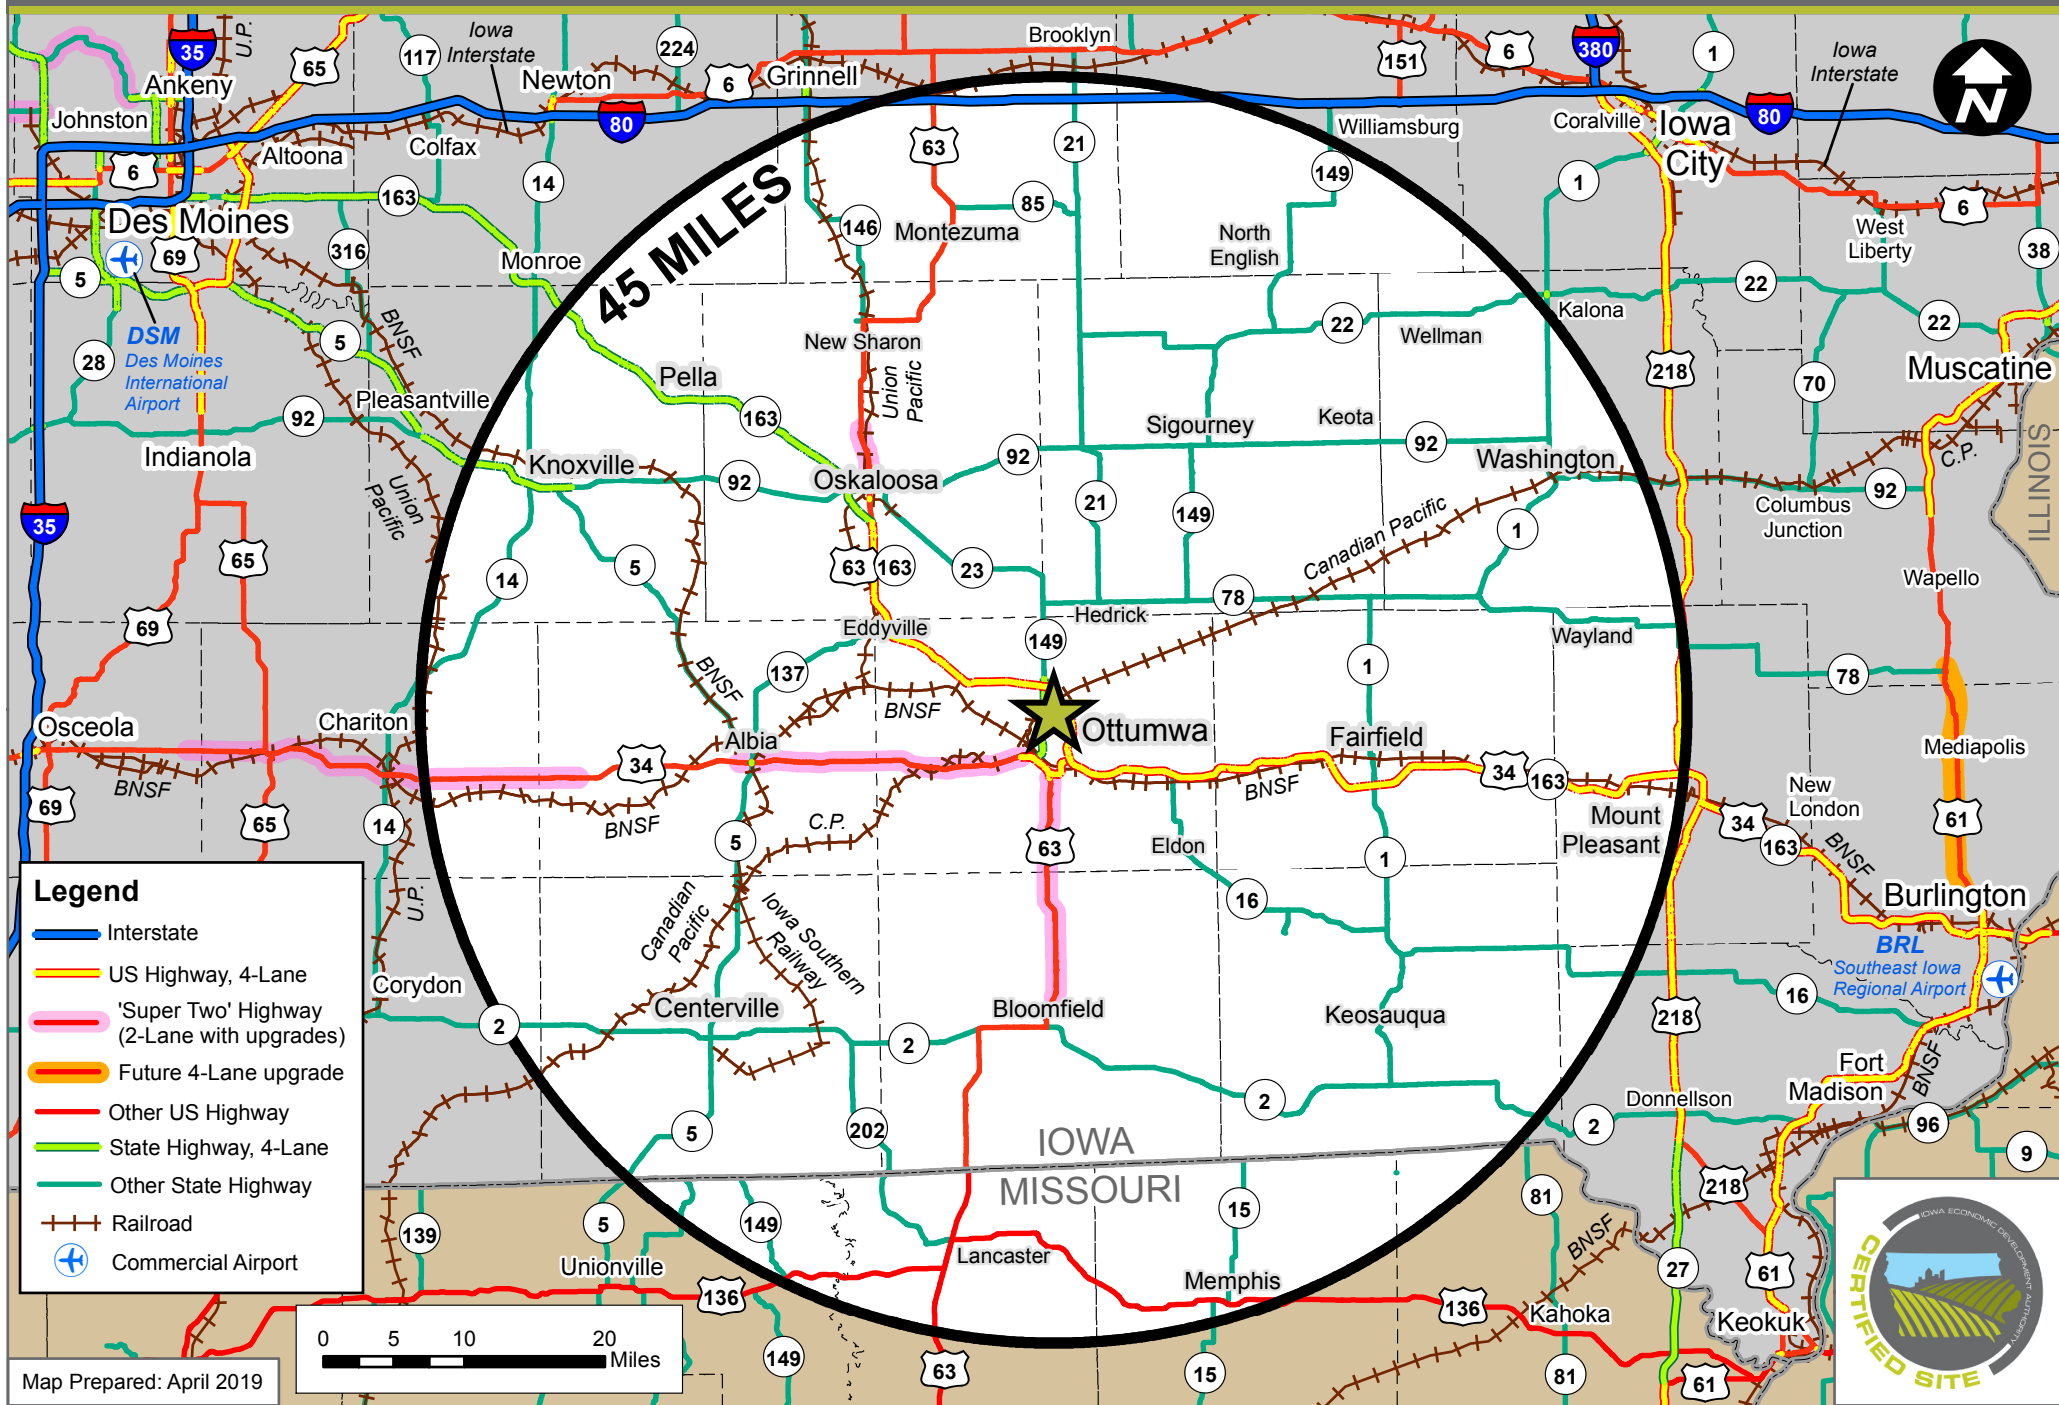

# HELGERSON FLATS INDUSTRIAL CENTER (85.05 ACRES)

## OTTUMWA, IOWA - TRANSPORTATION NETWORK MAP

**Legend**

- Interstate
- US Highway, 4-Lane
- 'Super Two' Highway (2-Lane with upgrades)
- Future 4-Lane upgrade
- Other US Highway
- State Highway, 4-Lane
- Other State Highway
- - - Railroad
- ✈ Commercial Airport

Map Prepared: April 2019