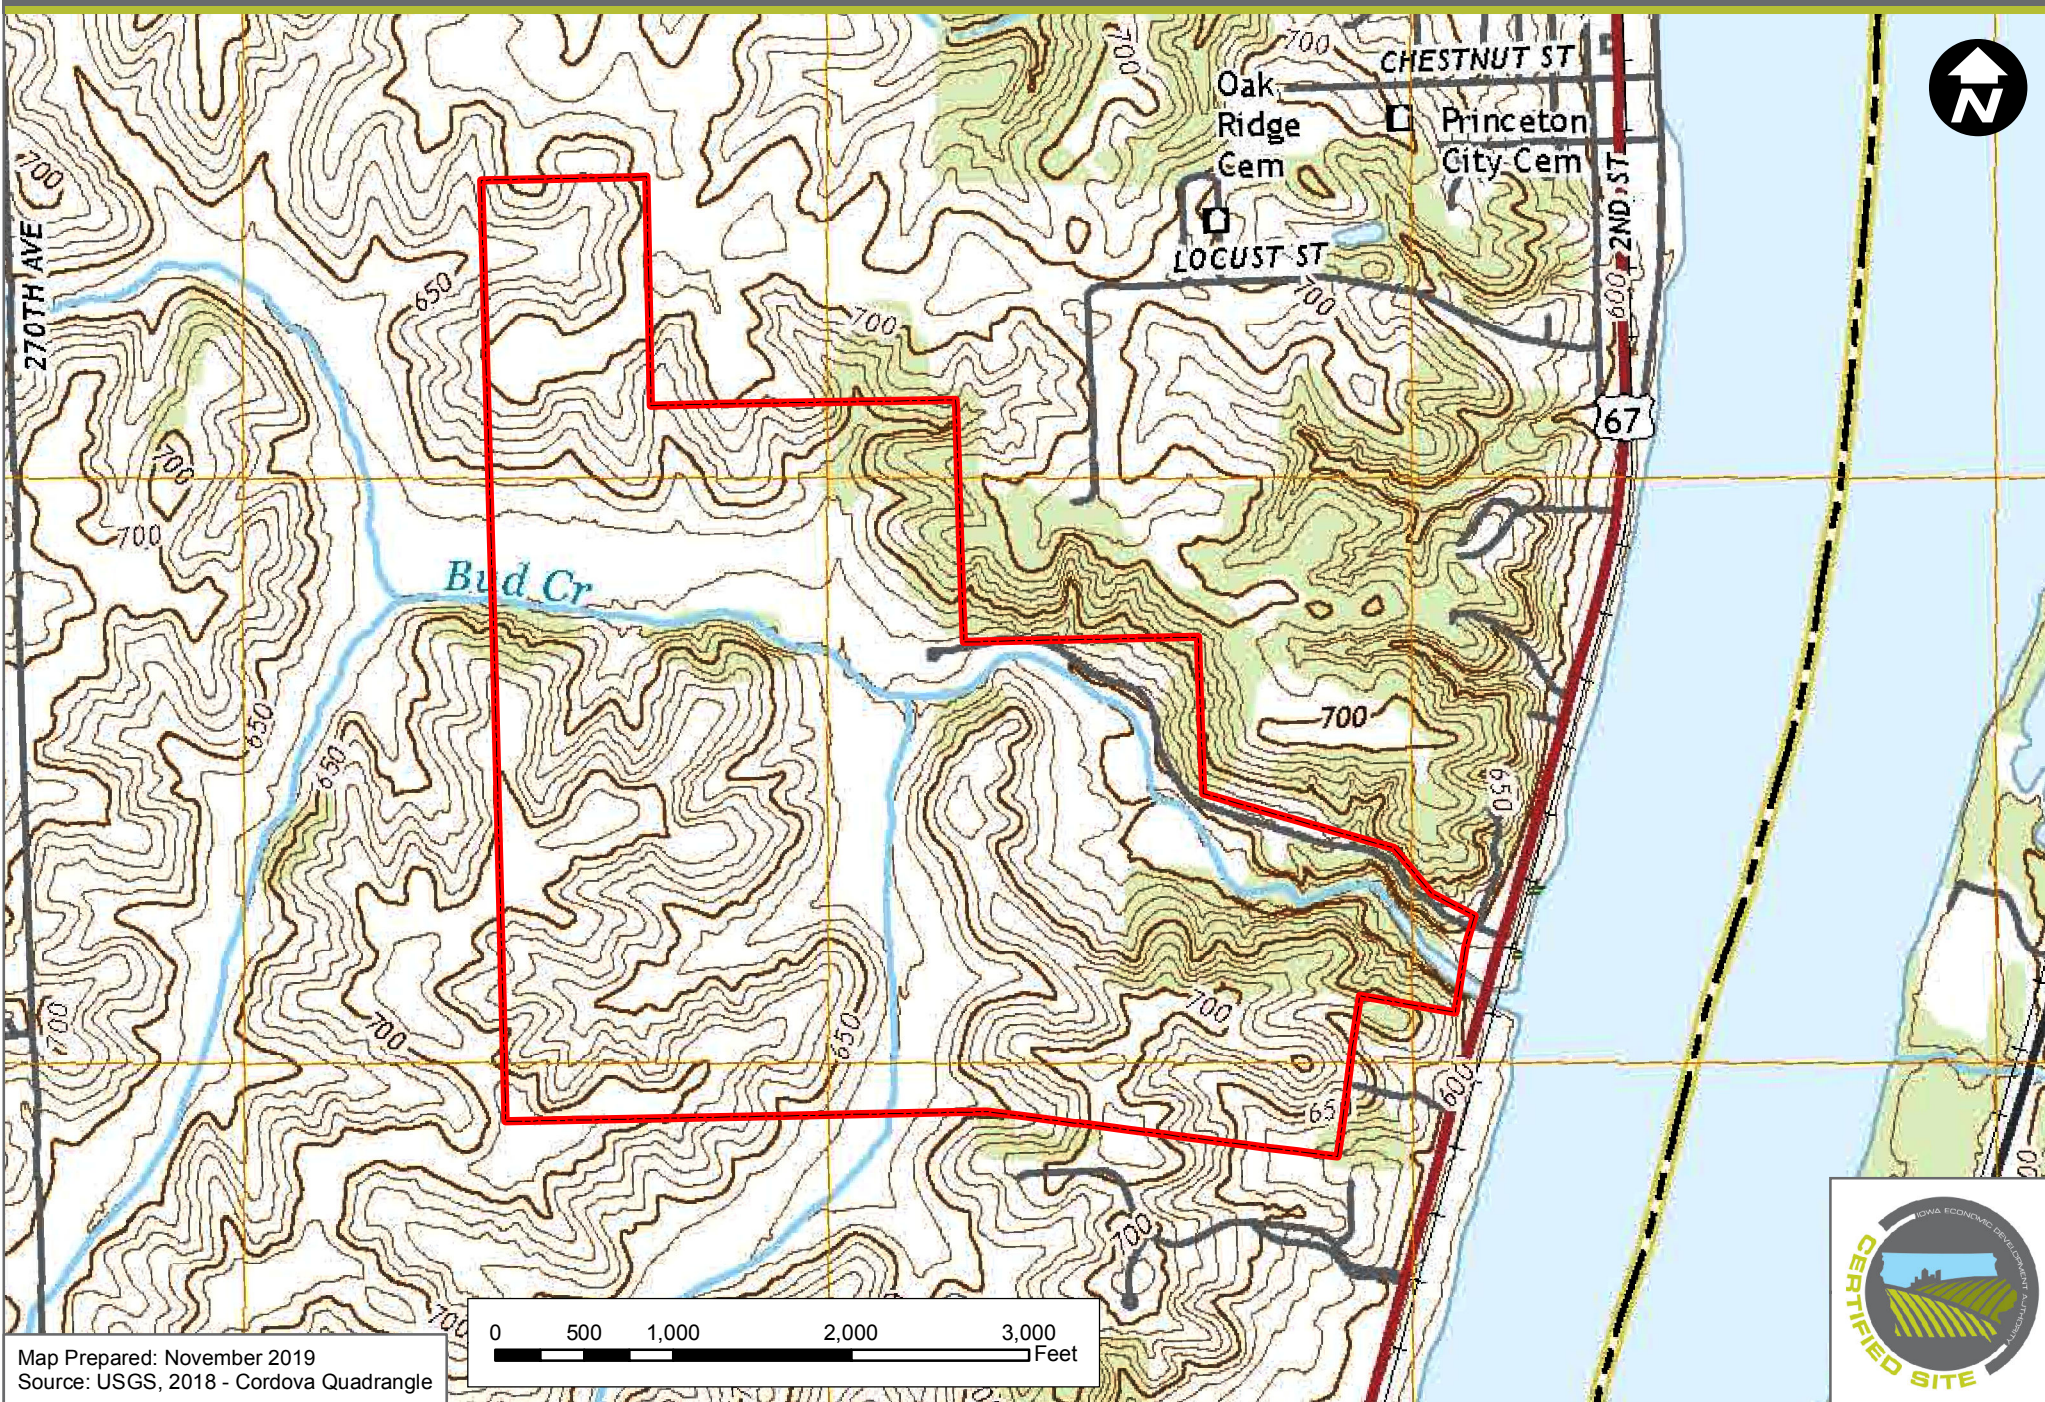

THE ANDERSON 400 (399.06 ACRES)

PRINCETON, IOWA - USGS QUADRANGLE MAP

Map Prepared: November 2019
Source: USGS, 2018 - Cordova Quadrangle