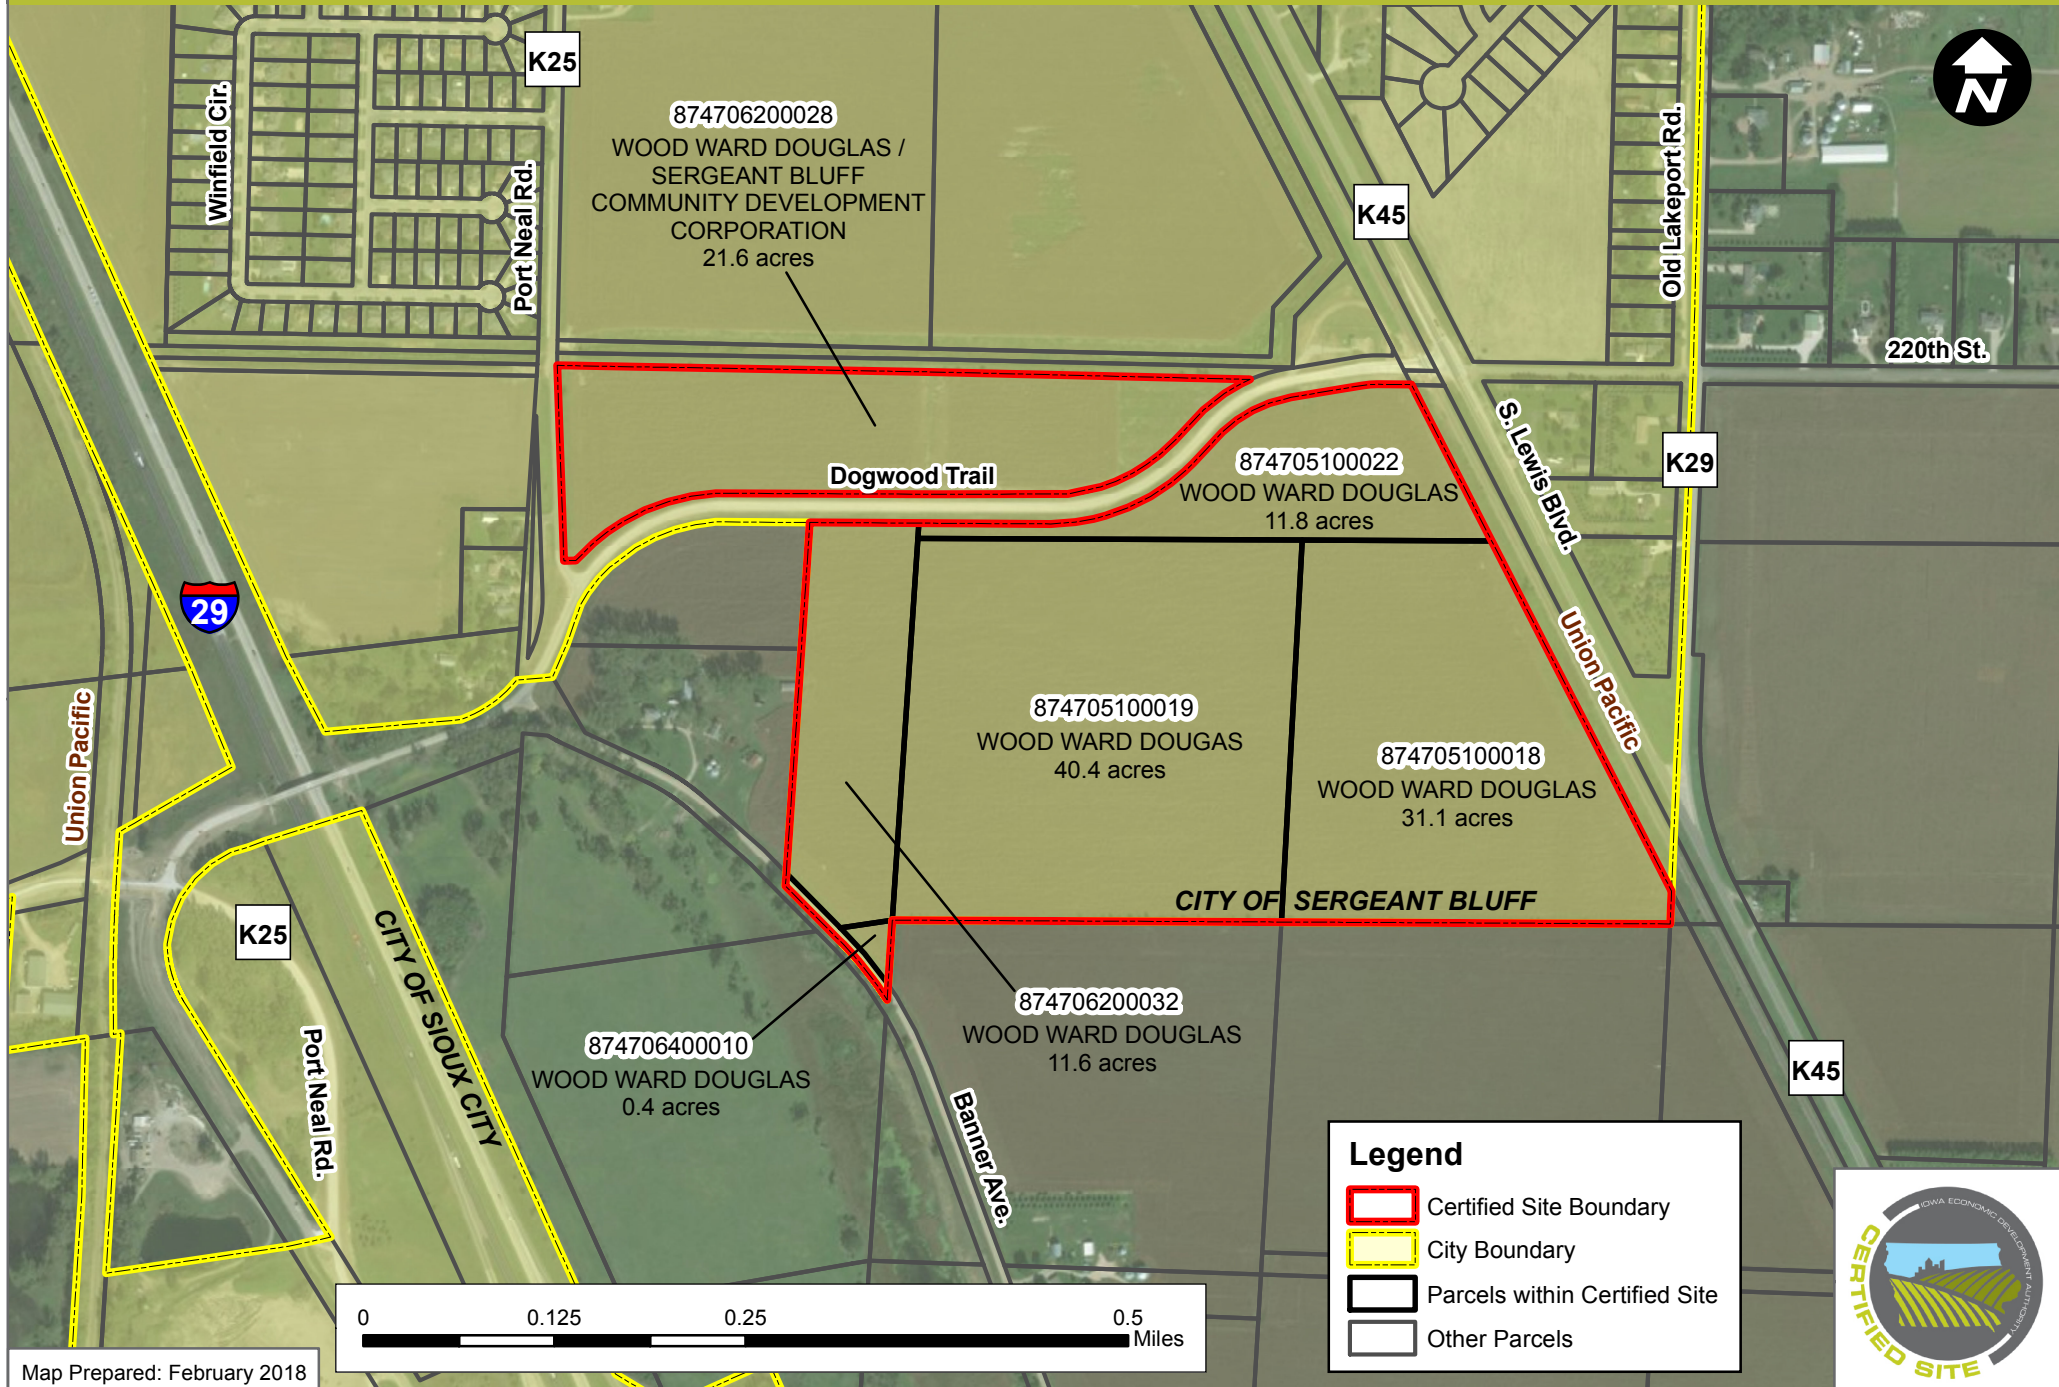

SERGEANT BLUFF PARK (117.6 ACRES)

SERGEANT BLUFF, IOWA - TAX PARCEL MAP

Legend

- Certified Site Boundary
- City Boundary
- Parcels within Certified Site
- Other Parcels