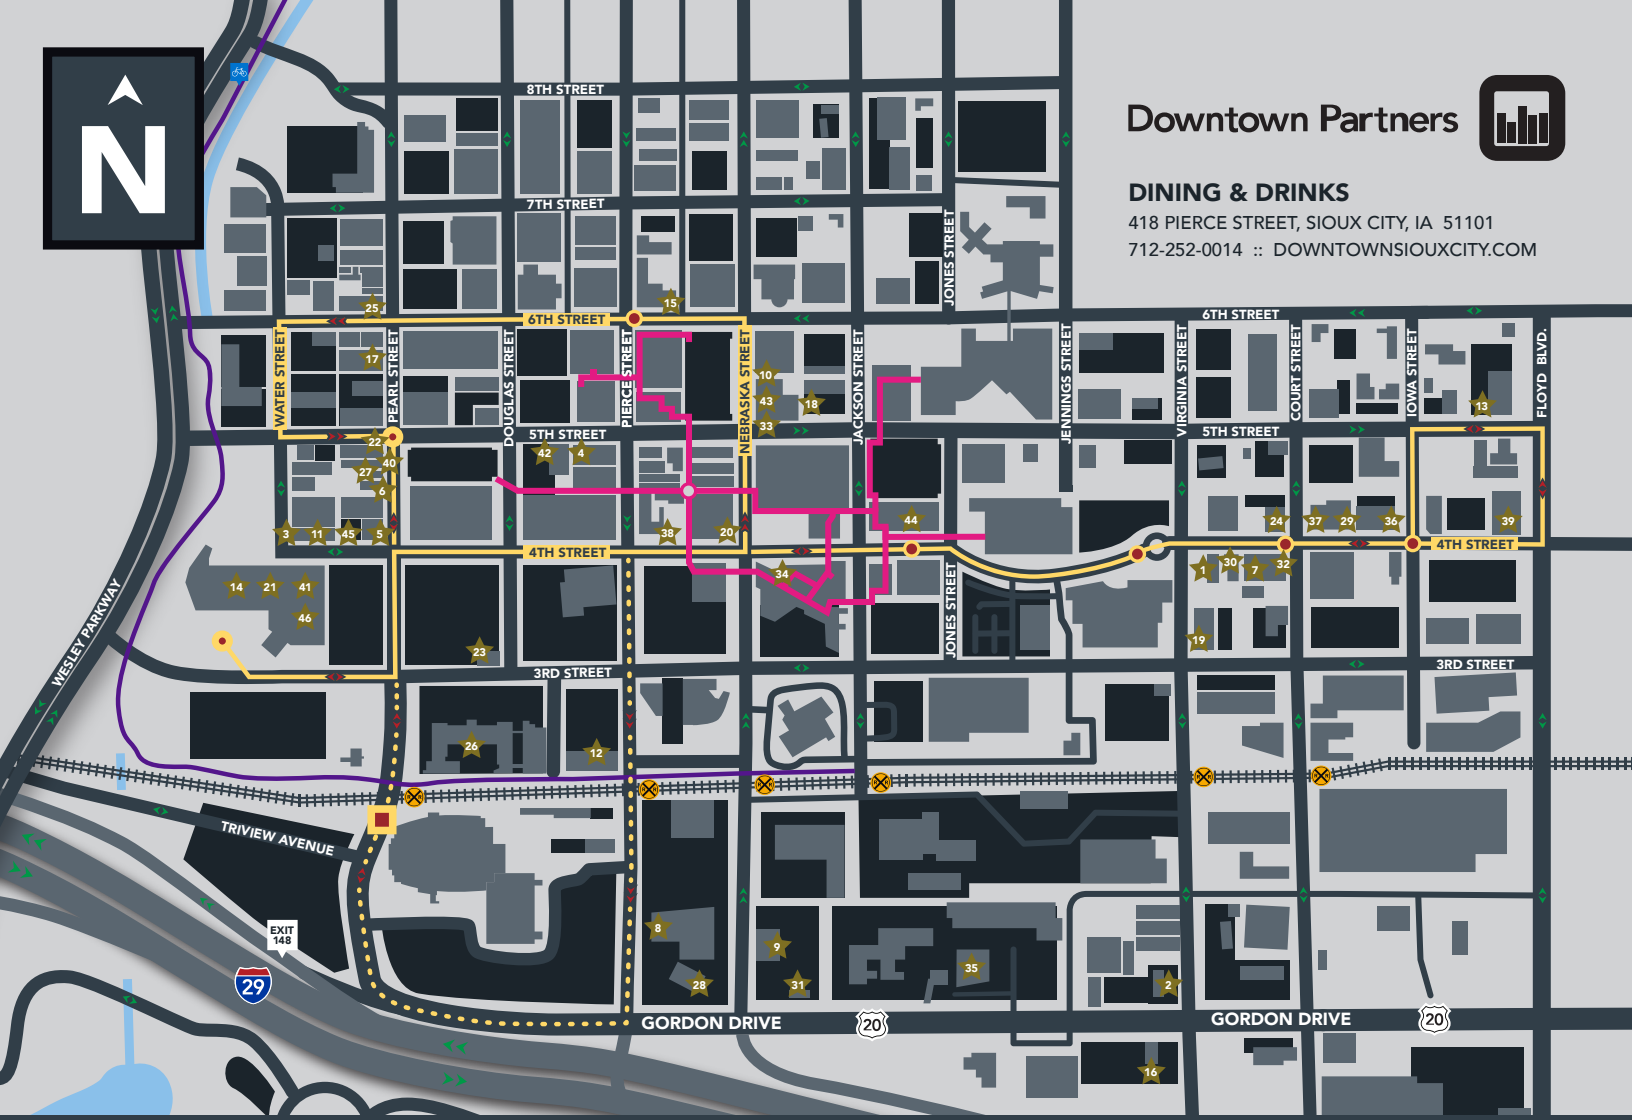

DINING & DRINKS

418 PIERCE STREET, SIOUX CITY, IA 51101  
712-252-0014 :: DOWNTOWNSIOUXCITY.COM

Map Key

- Buildings
- Streets
- Water
- Parking Areas
- Interstate
- Two Way Street
- One Way Street
- Railroad Tracks
- Railroad Crossing
- Public Parking
- Hospital

Trolley Key

- Downtown Route
- Events Loop
- Downtown Stops
- Tyson Event Center Stop

Skywalk Key

- Skywalk Pathway
- Four Corners Corridor

Perry Creek Trail Key

- Perry Creek Trail

**BREAKFAST, LUNCH**

- Best Day Ever Nutrition - 4
- Jitters - 19
- Scooter's Coffee - 31
- SweetWater Cafe - 34
- Total Nutrition - 43

**ALL DAY**

- Arby's - 2
- Burger King - 8
- Chili's Grill & Bar - 9
- Fuel American Grill - 14
- Hardee's - 16
- IHOP - 17
- Perkins Restaurant & Bakery - 28
- Subway - 33
- Tienda Int'l Grocery Store - 42

- Main + Abbey & Wine Bar - 21
- McCarthy & Bailey's Irish Pub - 22
- Milwaukee Weiner House - 23
- M's Uncorked/M's on 4th - 24
- Old Brass Rail - 25
- Palmer's Pub - 26
- Pearl's Wine & Booze - 27
- Rebo's - 29
- Rox & Rails - 30
- SoHo Kitchen & Bar - 32
- Tacos El Guero - 35
- Teasers Gentleman's Club - 36
- The Diving Elk - 37