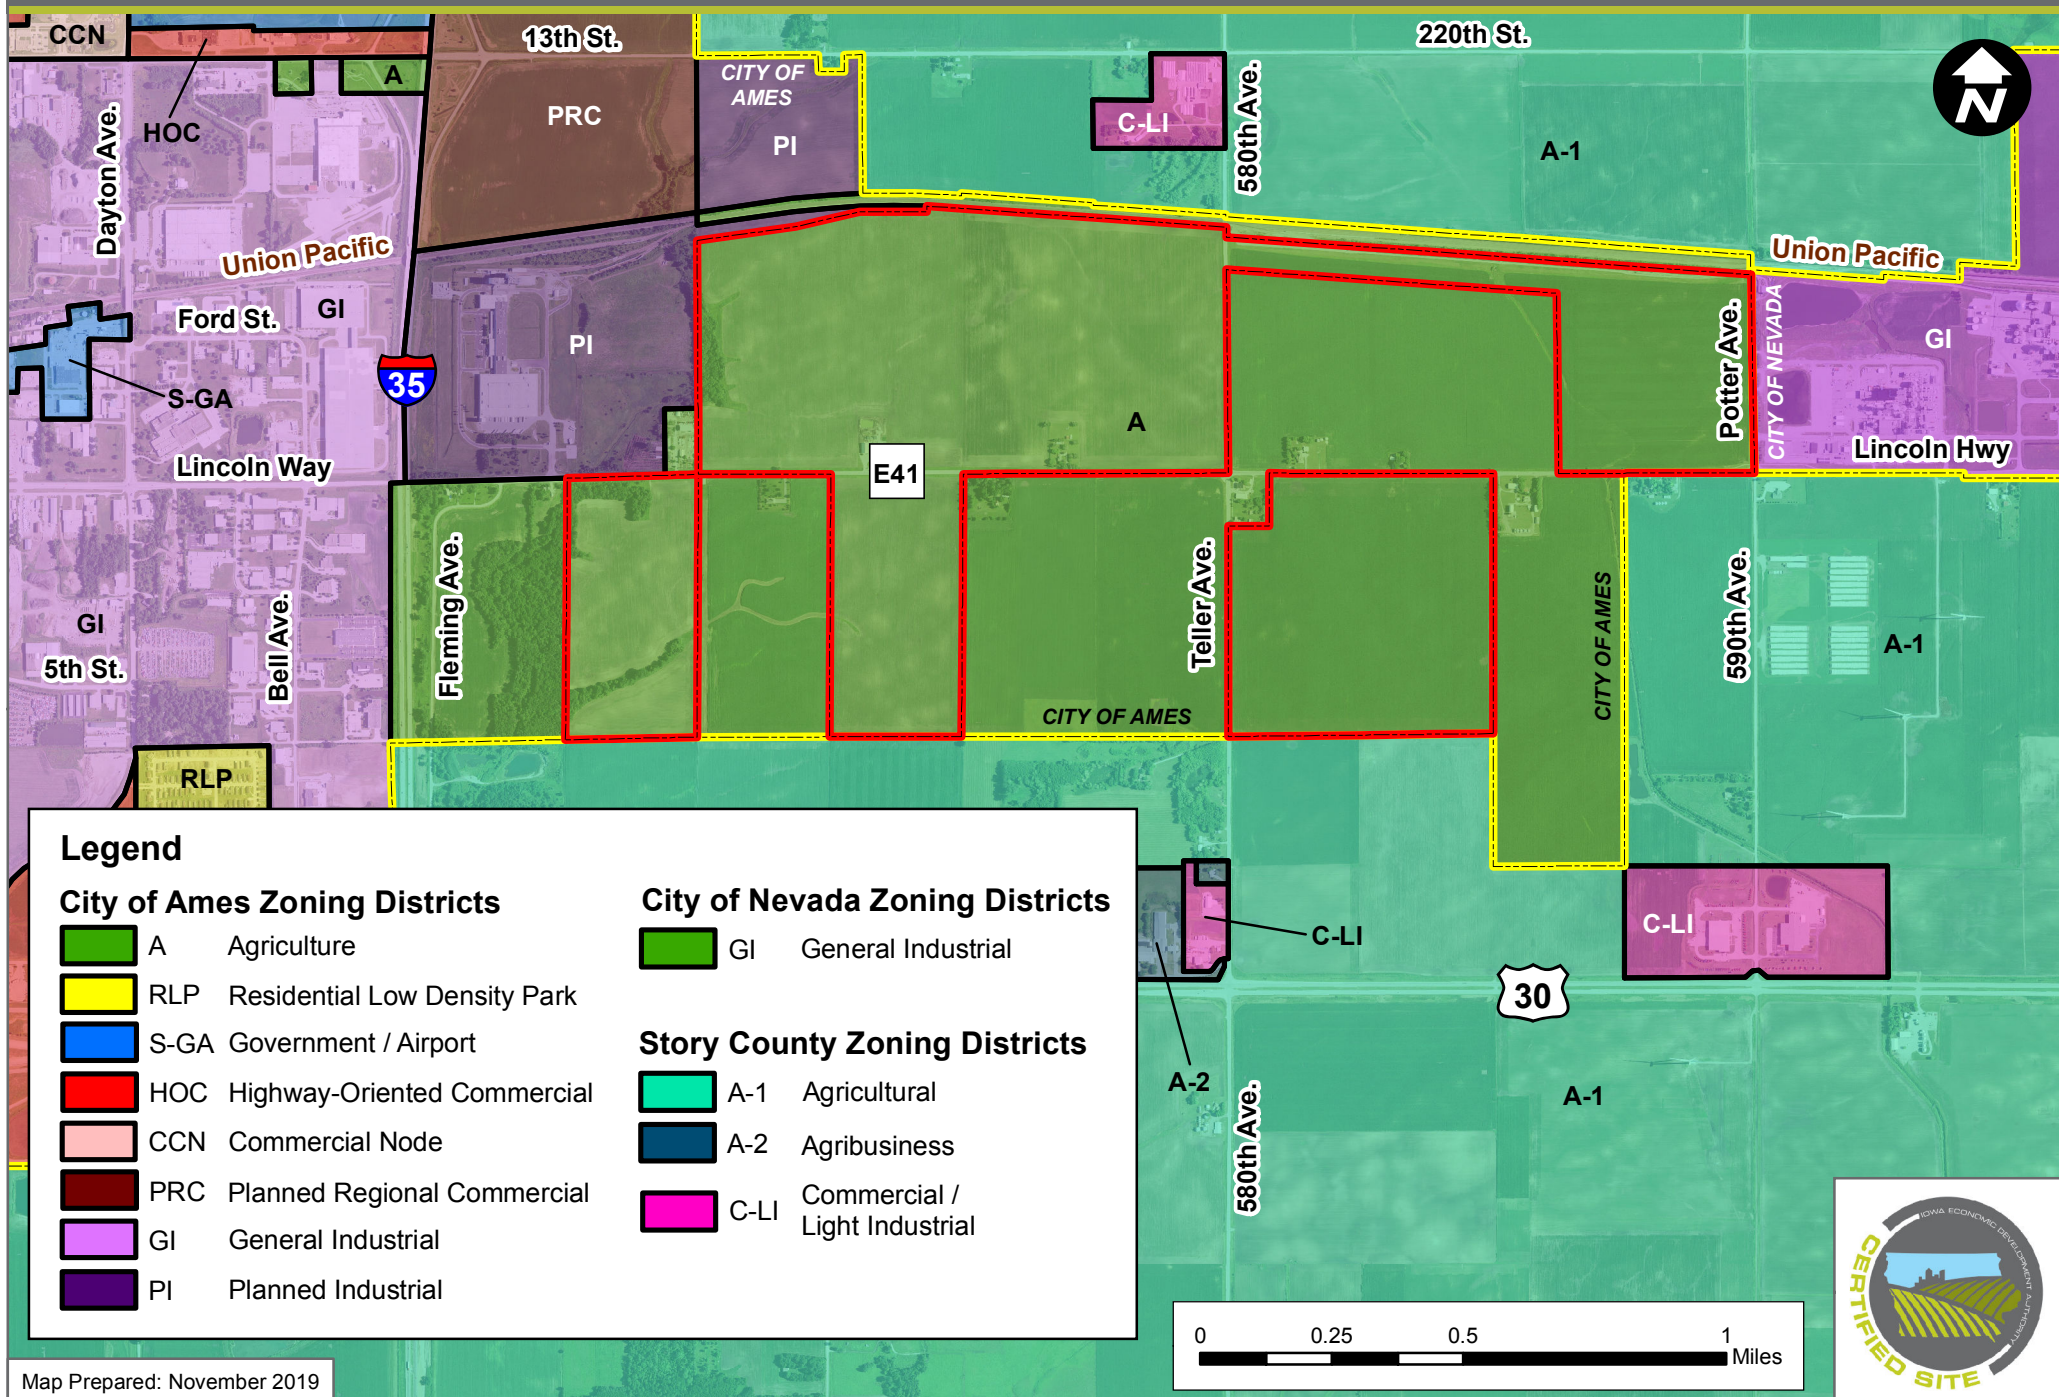

# PRAIRIE VIEW INDUSTRIAL CENTER

## AMES, IOWA - CURRENT ZONING MAP

(745.45 ACRES)

### Legend

#### Story County Zoning Districts

- A-1 Agricultural
- A-2 Agribusiness
- C-LI Commercial / Light Industrial