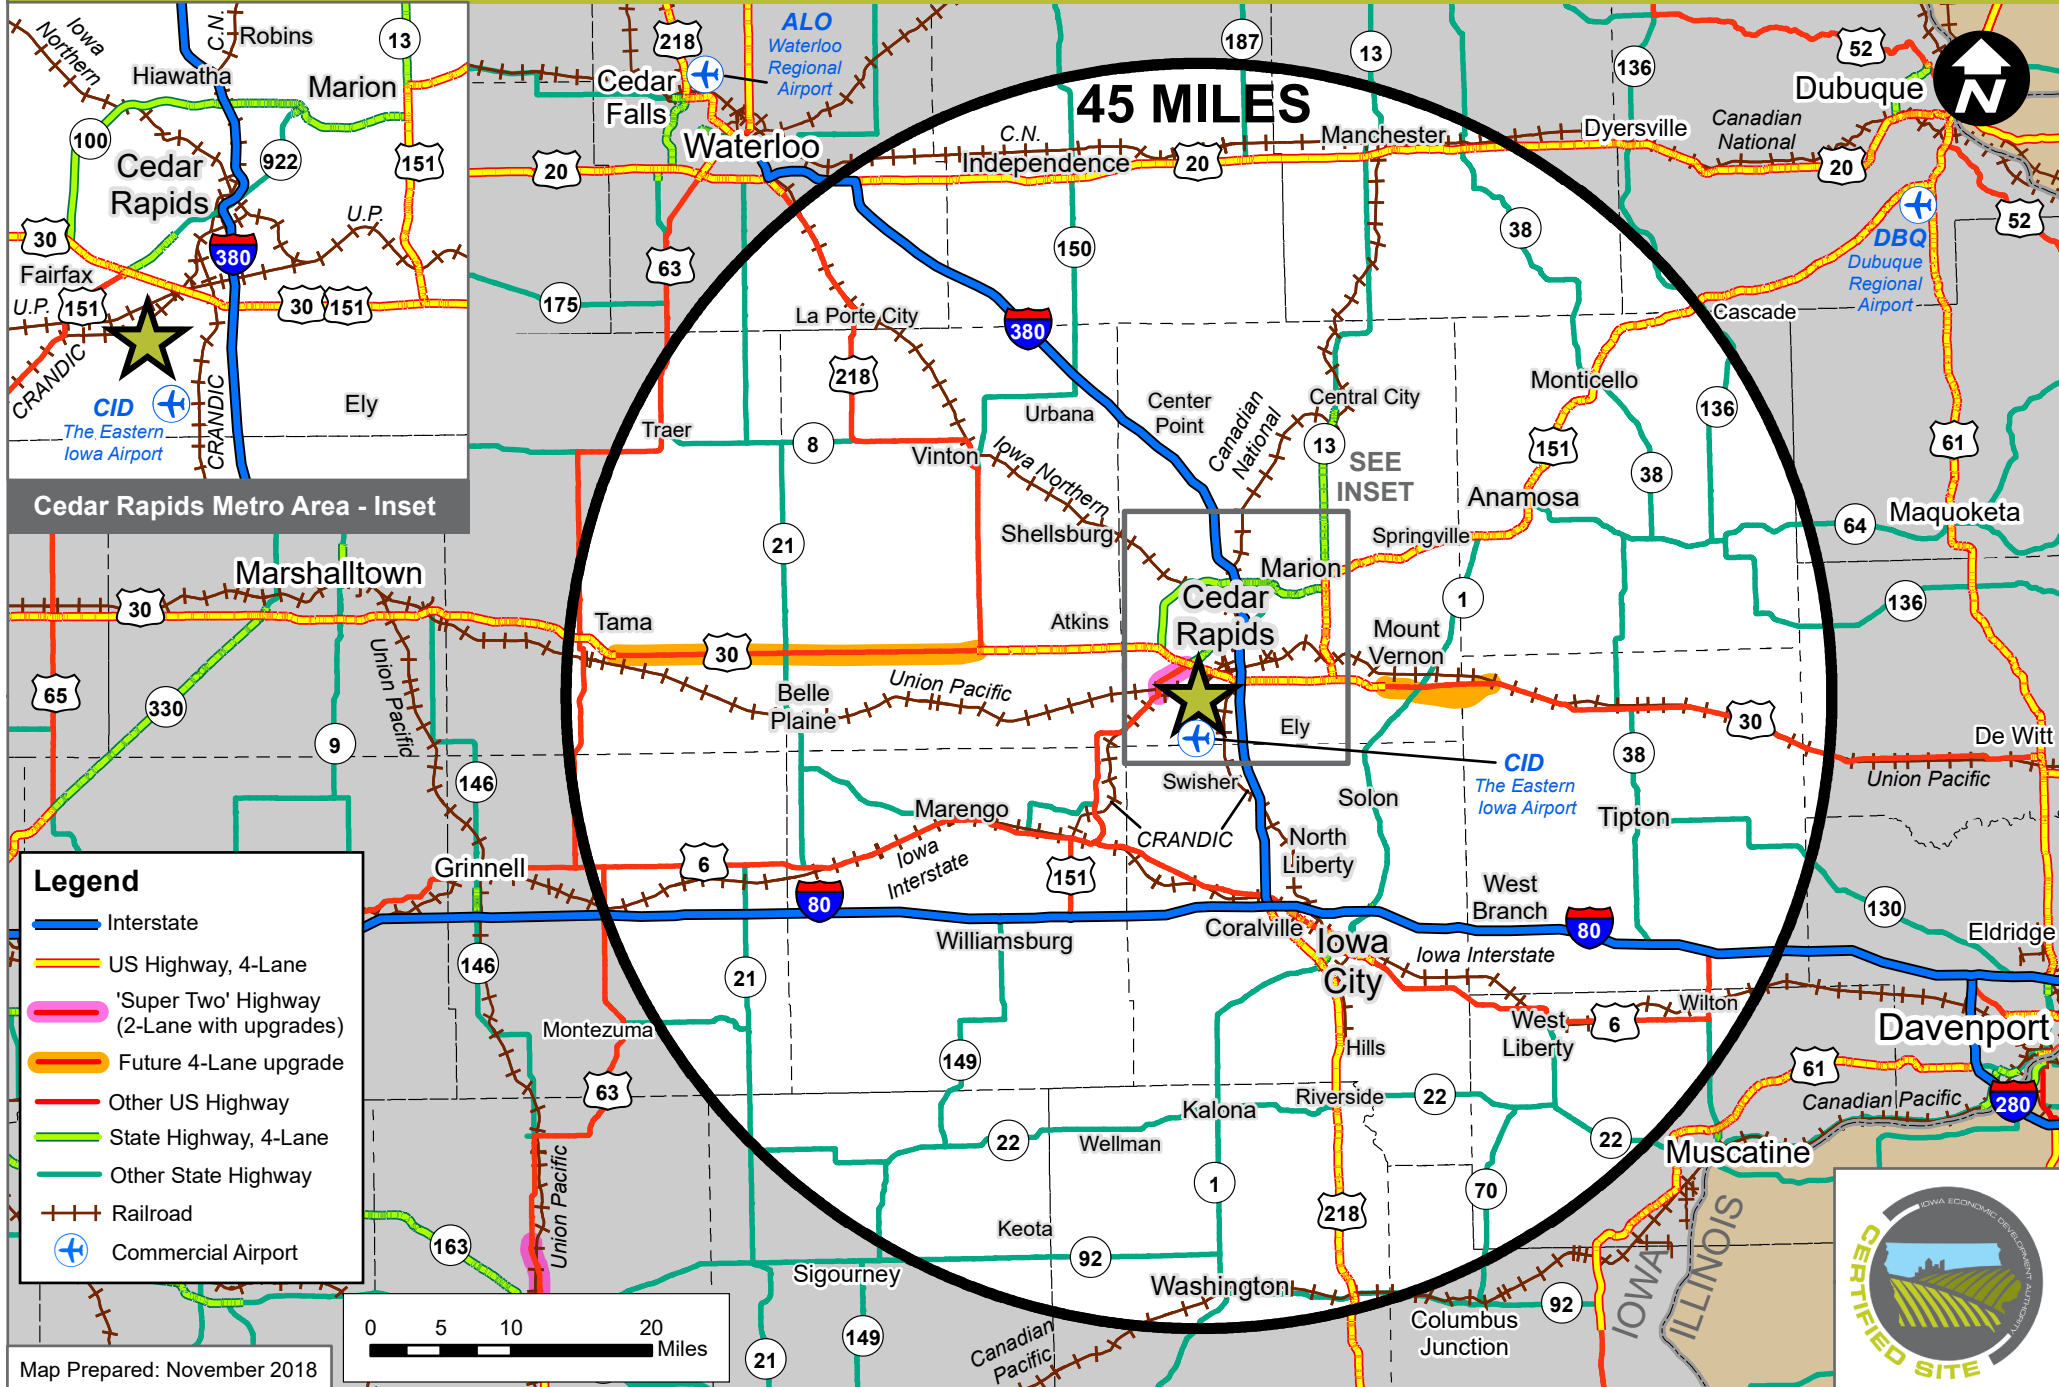

BIG CEDAR MEGA SITE (890 ACRES)

CEDAR RAPIDS, IOWA - TRANSPORTATION NETWORK MAP

45 MILES