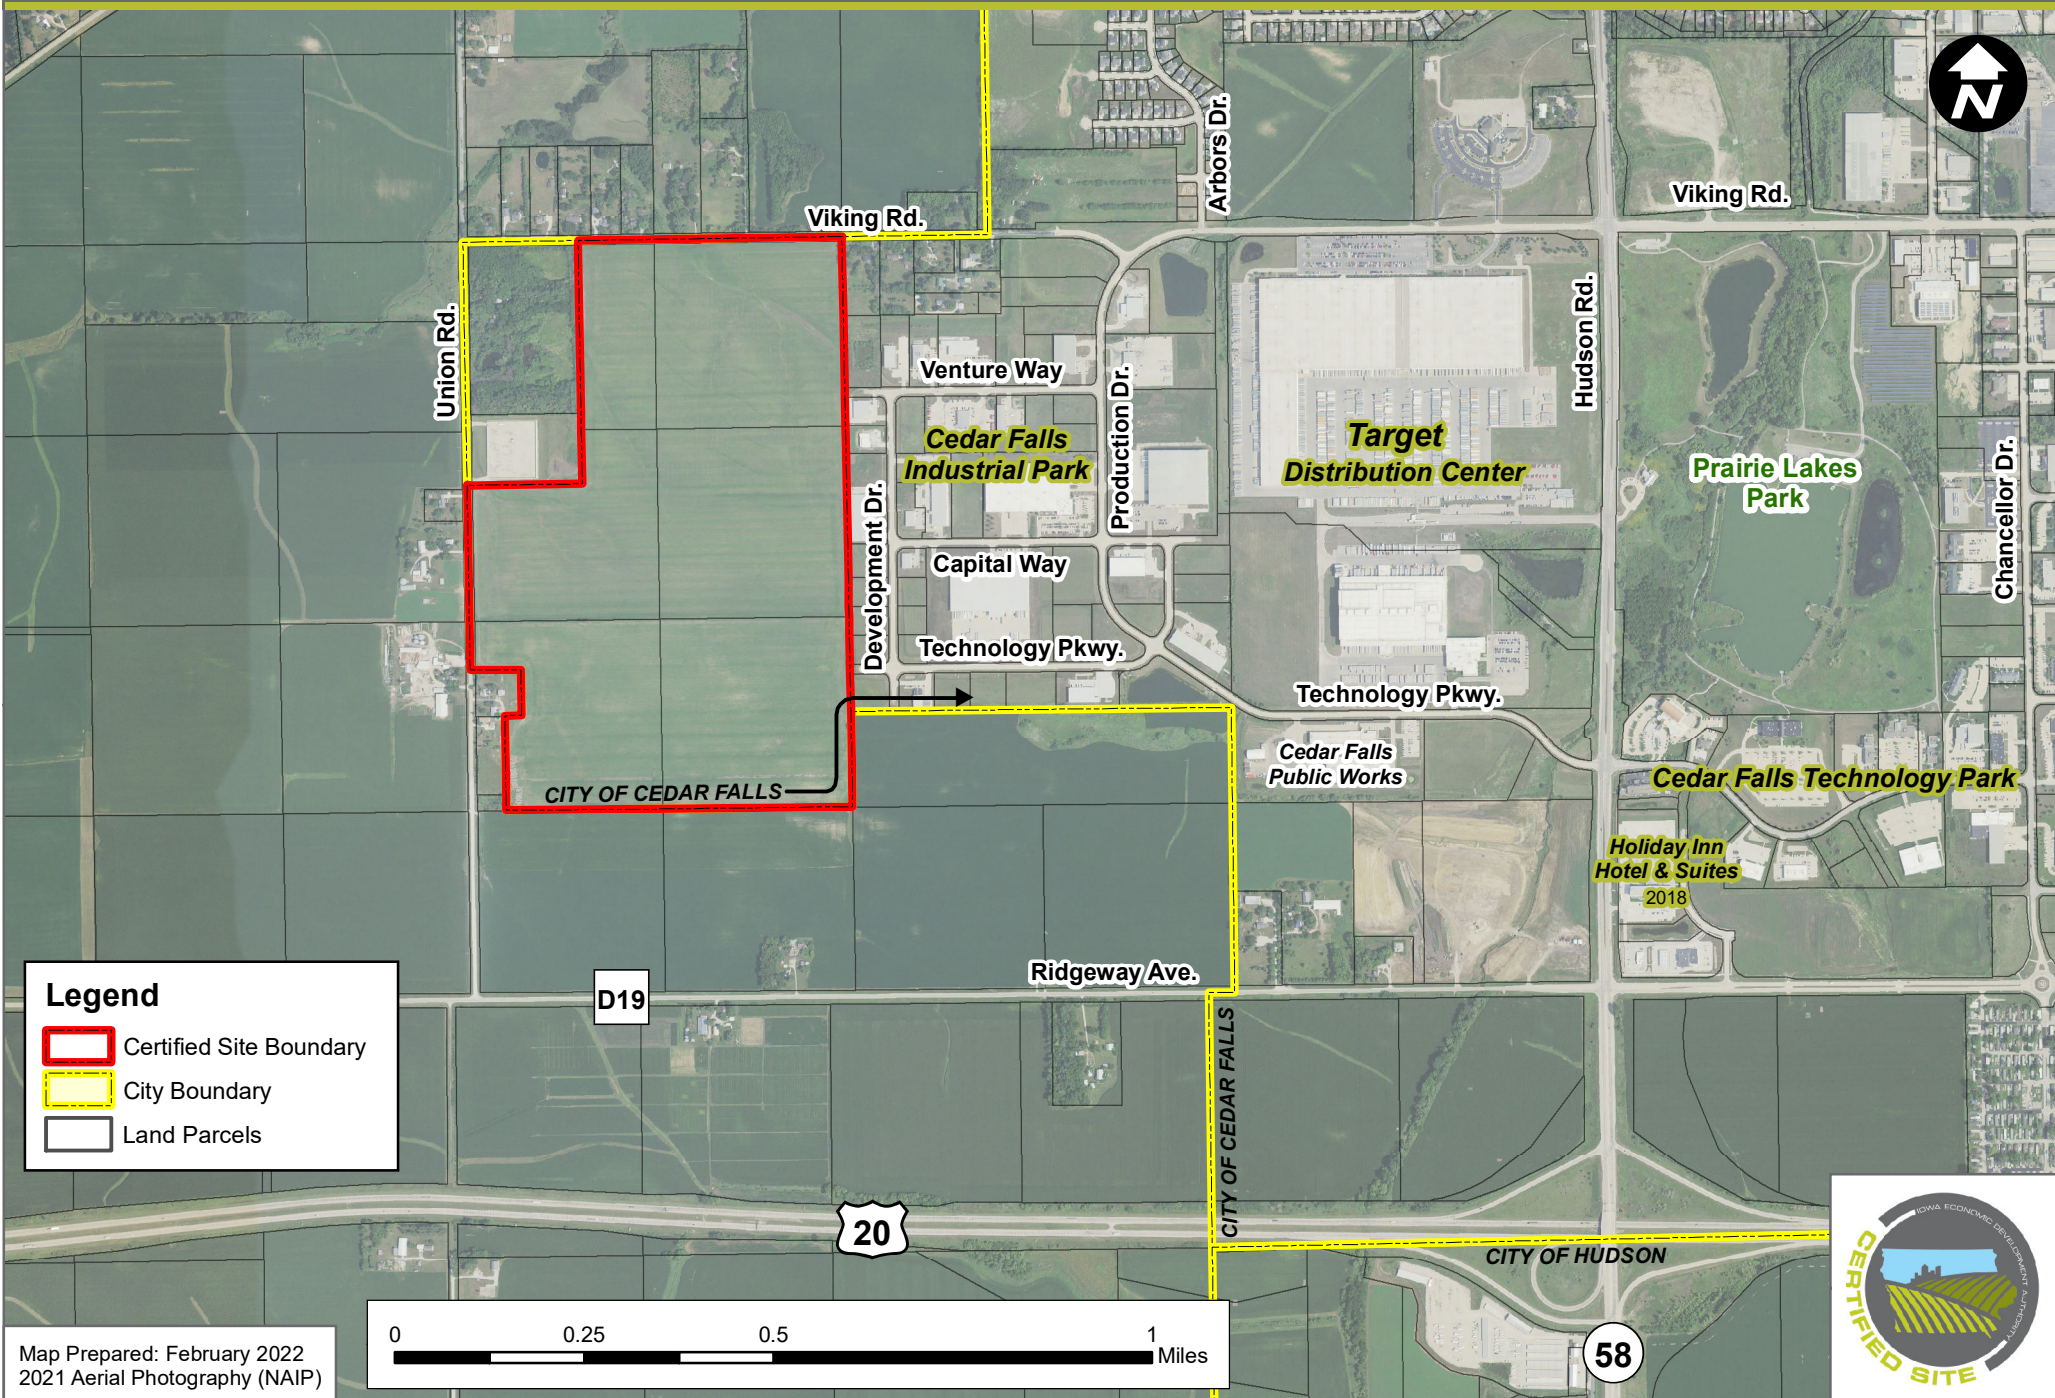

# WEST VIKING ROAD INDUSTRIAL PARK

CEDAR FALLS, IOWA - AERIAL PHOTOGRAPH

(204.68 ACRES)

**Legend**

- Certified Site Boundary
- City Boundary
- Land Parcels

Map Prepared: February 2022  
2021 Aerial Photography (NAIP)