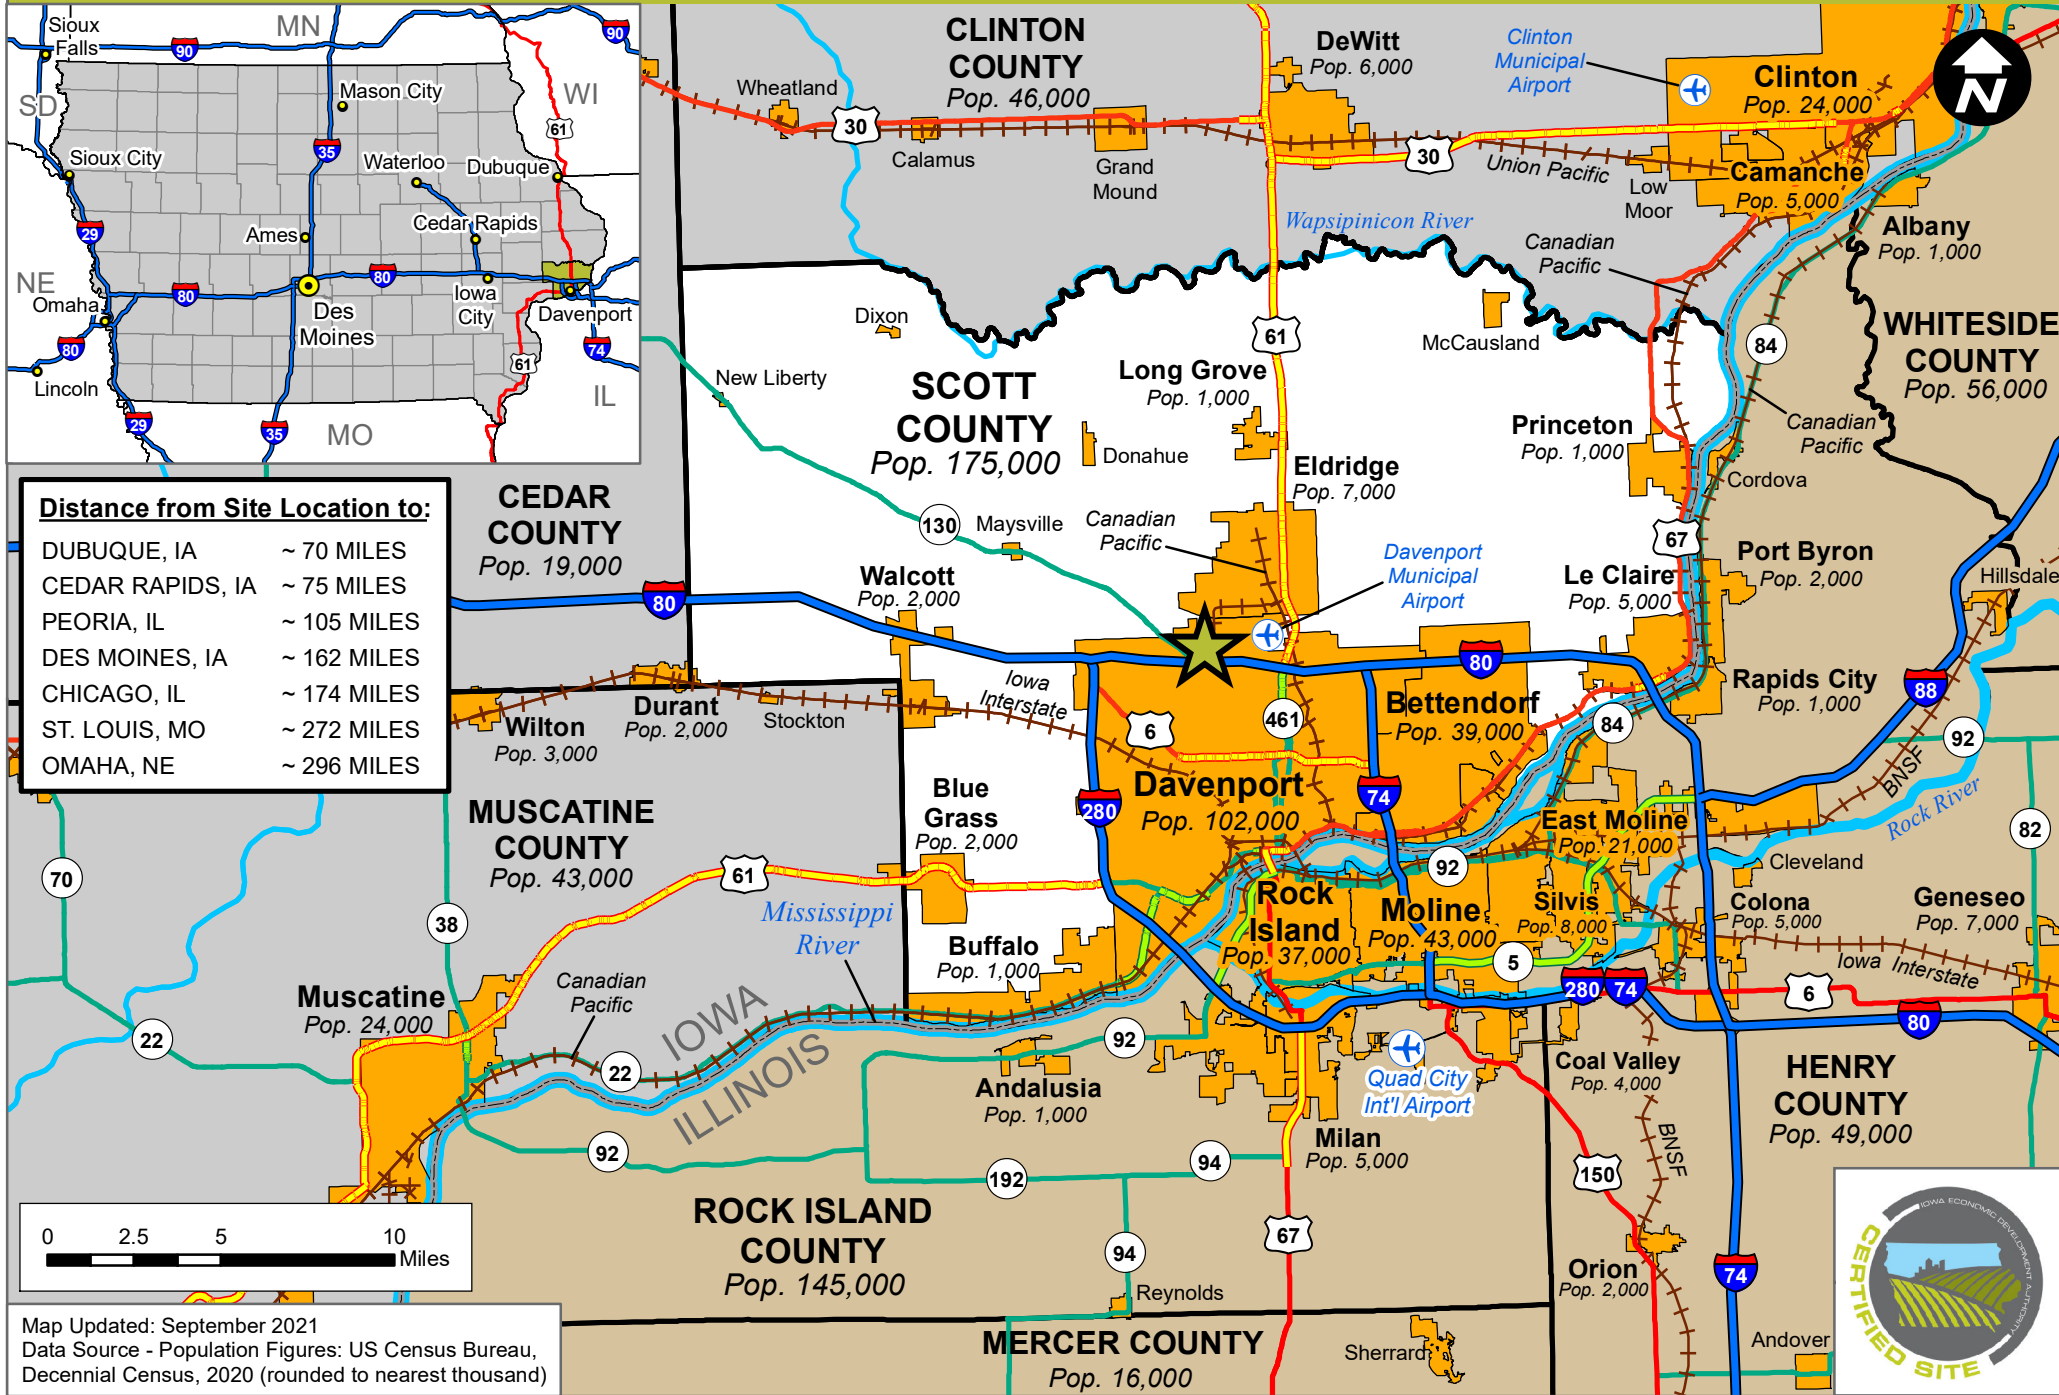

# EASTERN IOWA INDUSTRIAL CENTER (346.1 ACRES)

## DAVENPORT, IOWA - GENERAL LOCATION MAP

**Distance from Site Location to:**

|                  |             |
|------------------|-------------|
| DUBUQUE, IA      | ~ 70 MILES  |
| CEDAR RAPIDS, IA | ~ 75 MILES  |
| PEORIA, IL       | ~ 105 MILES |
| DES MOINES, IA   | ~ 162 MILES |
| CHICAGO, IL      | ~ 174 MILES |
| ST. LOUIS, MO    | ~ 272 MILES |
| OMAHA, NE        | ~ 296 MILES |

Map Updated: September 2021  
 Data Source - Population Figures: US Census Bureau, Decennial Census, 2020 (rounded to nearest thousand)