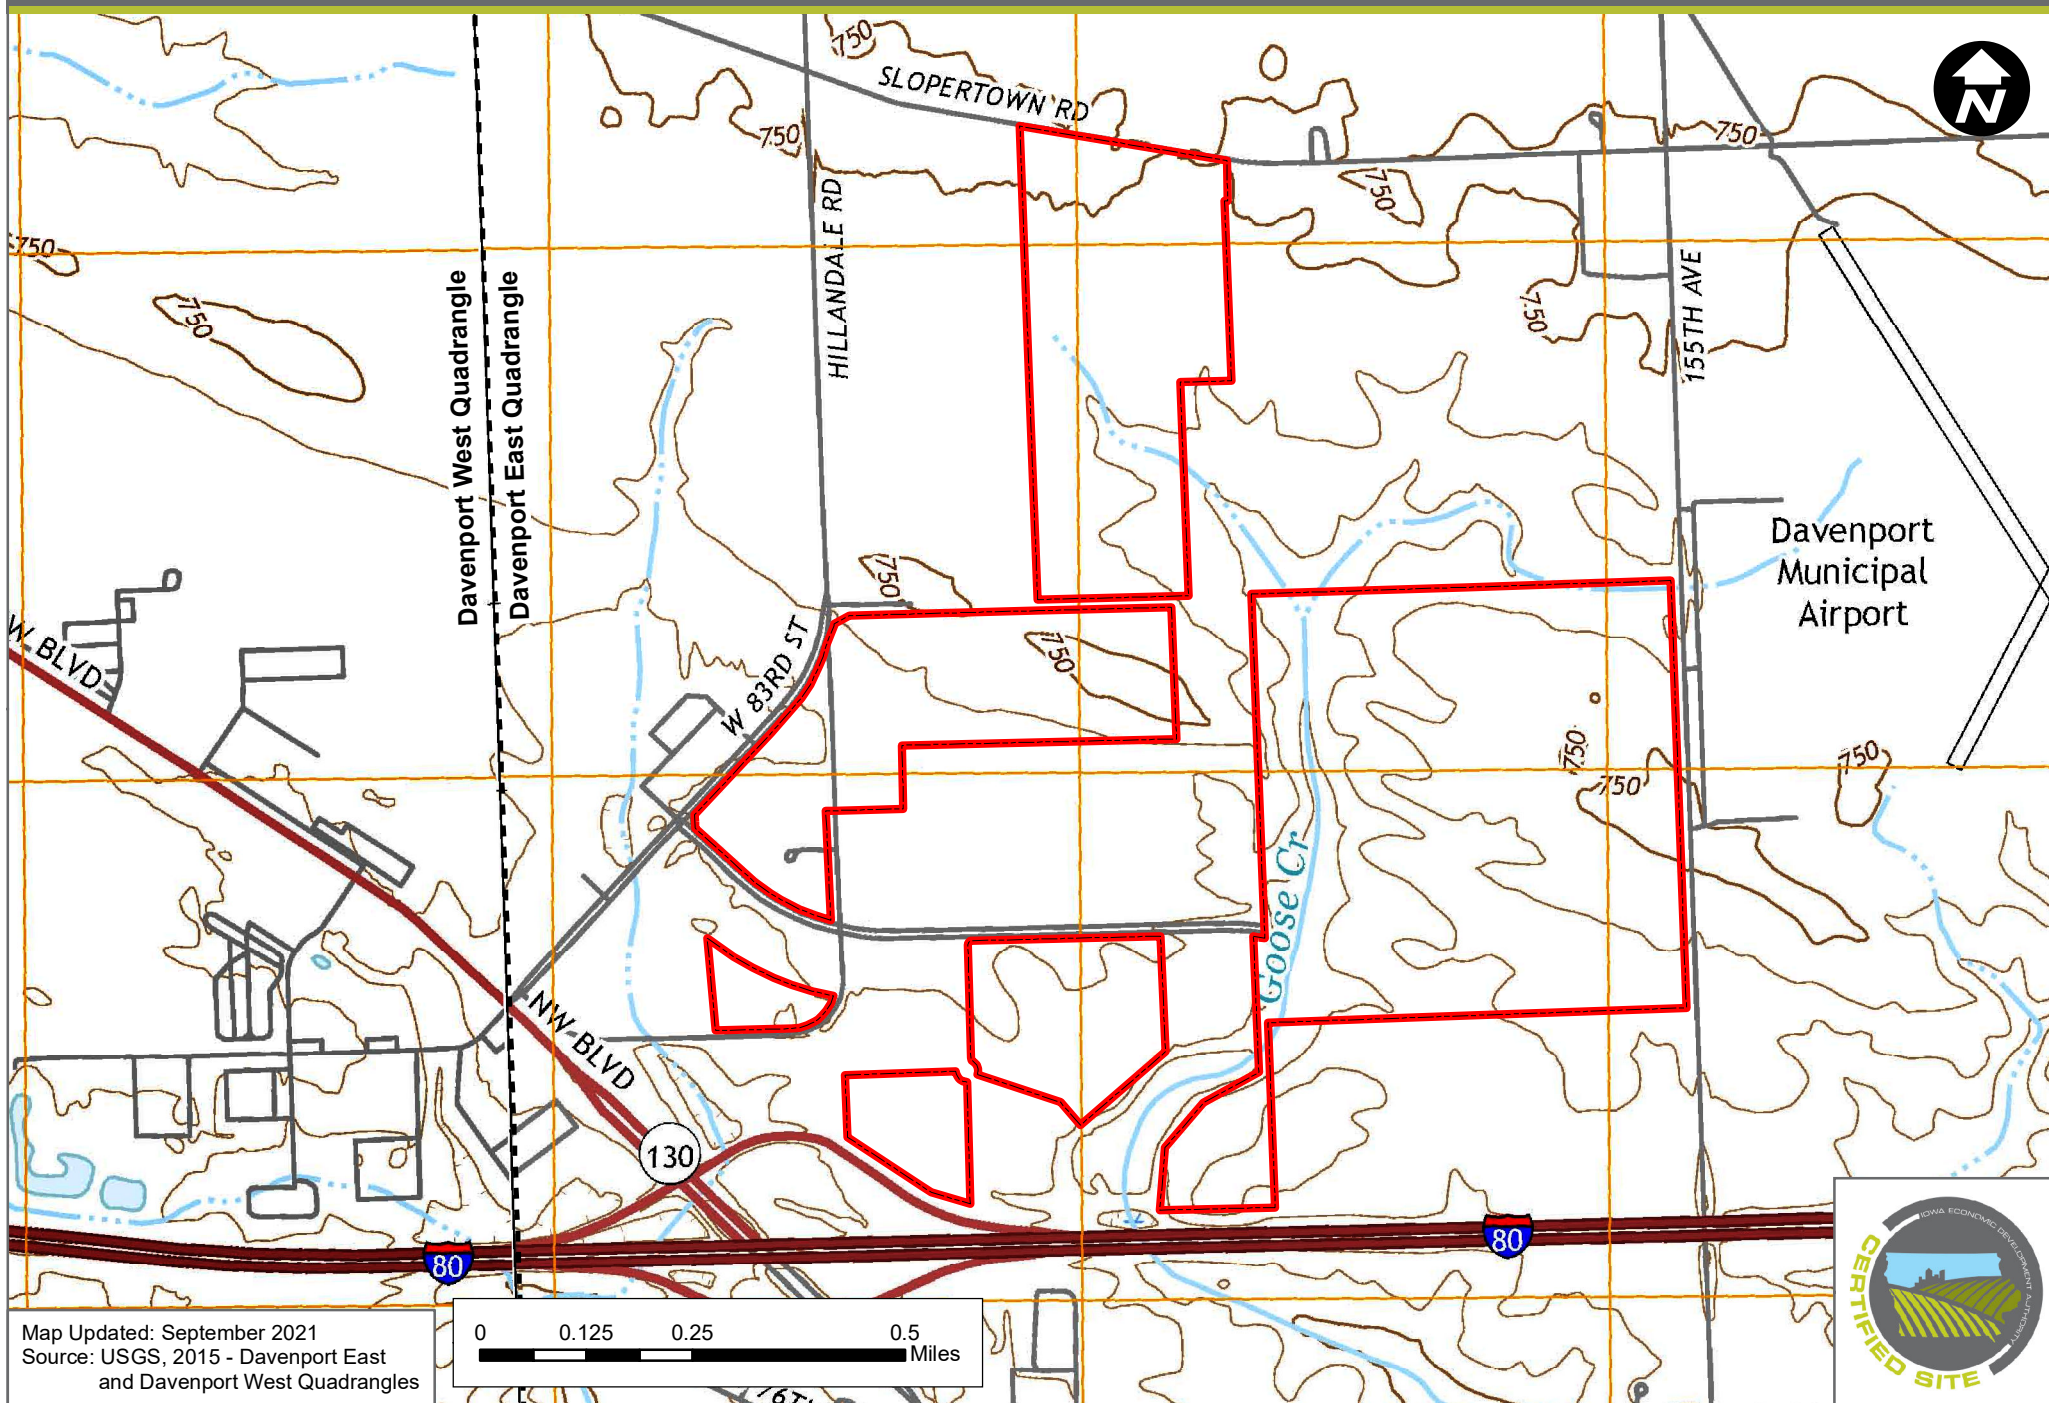

# EASTERN IOWA INDUSTRIAL CENTER (346.1 ACRES)

## DAVENPORT, IOWA - USGS QUADRANGLE MAP

Map Updated: September 2021  
Source: USGS, 2015 - Davenport East  
and Davenport West Quadrangles

0 0.125 0.25 0.5  
Miles