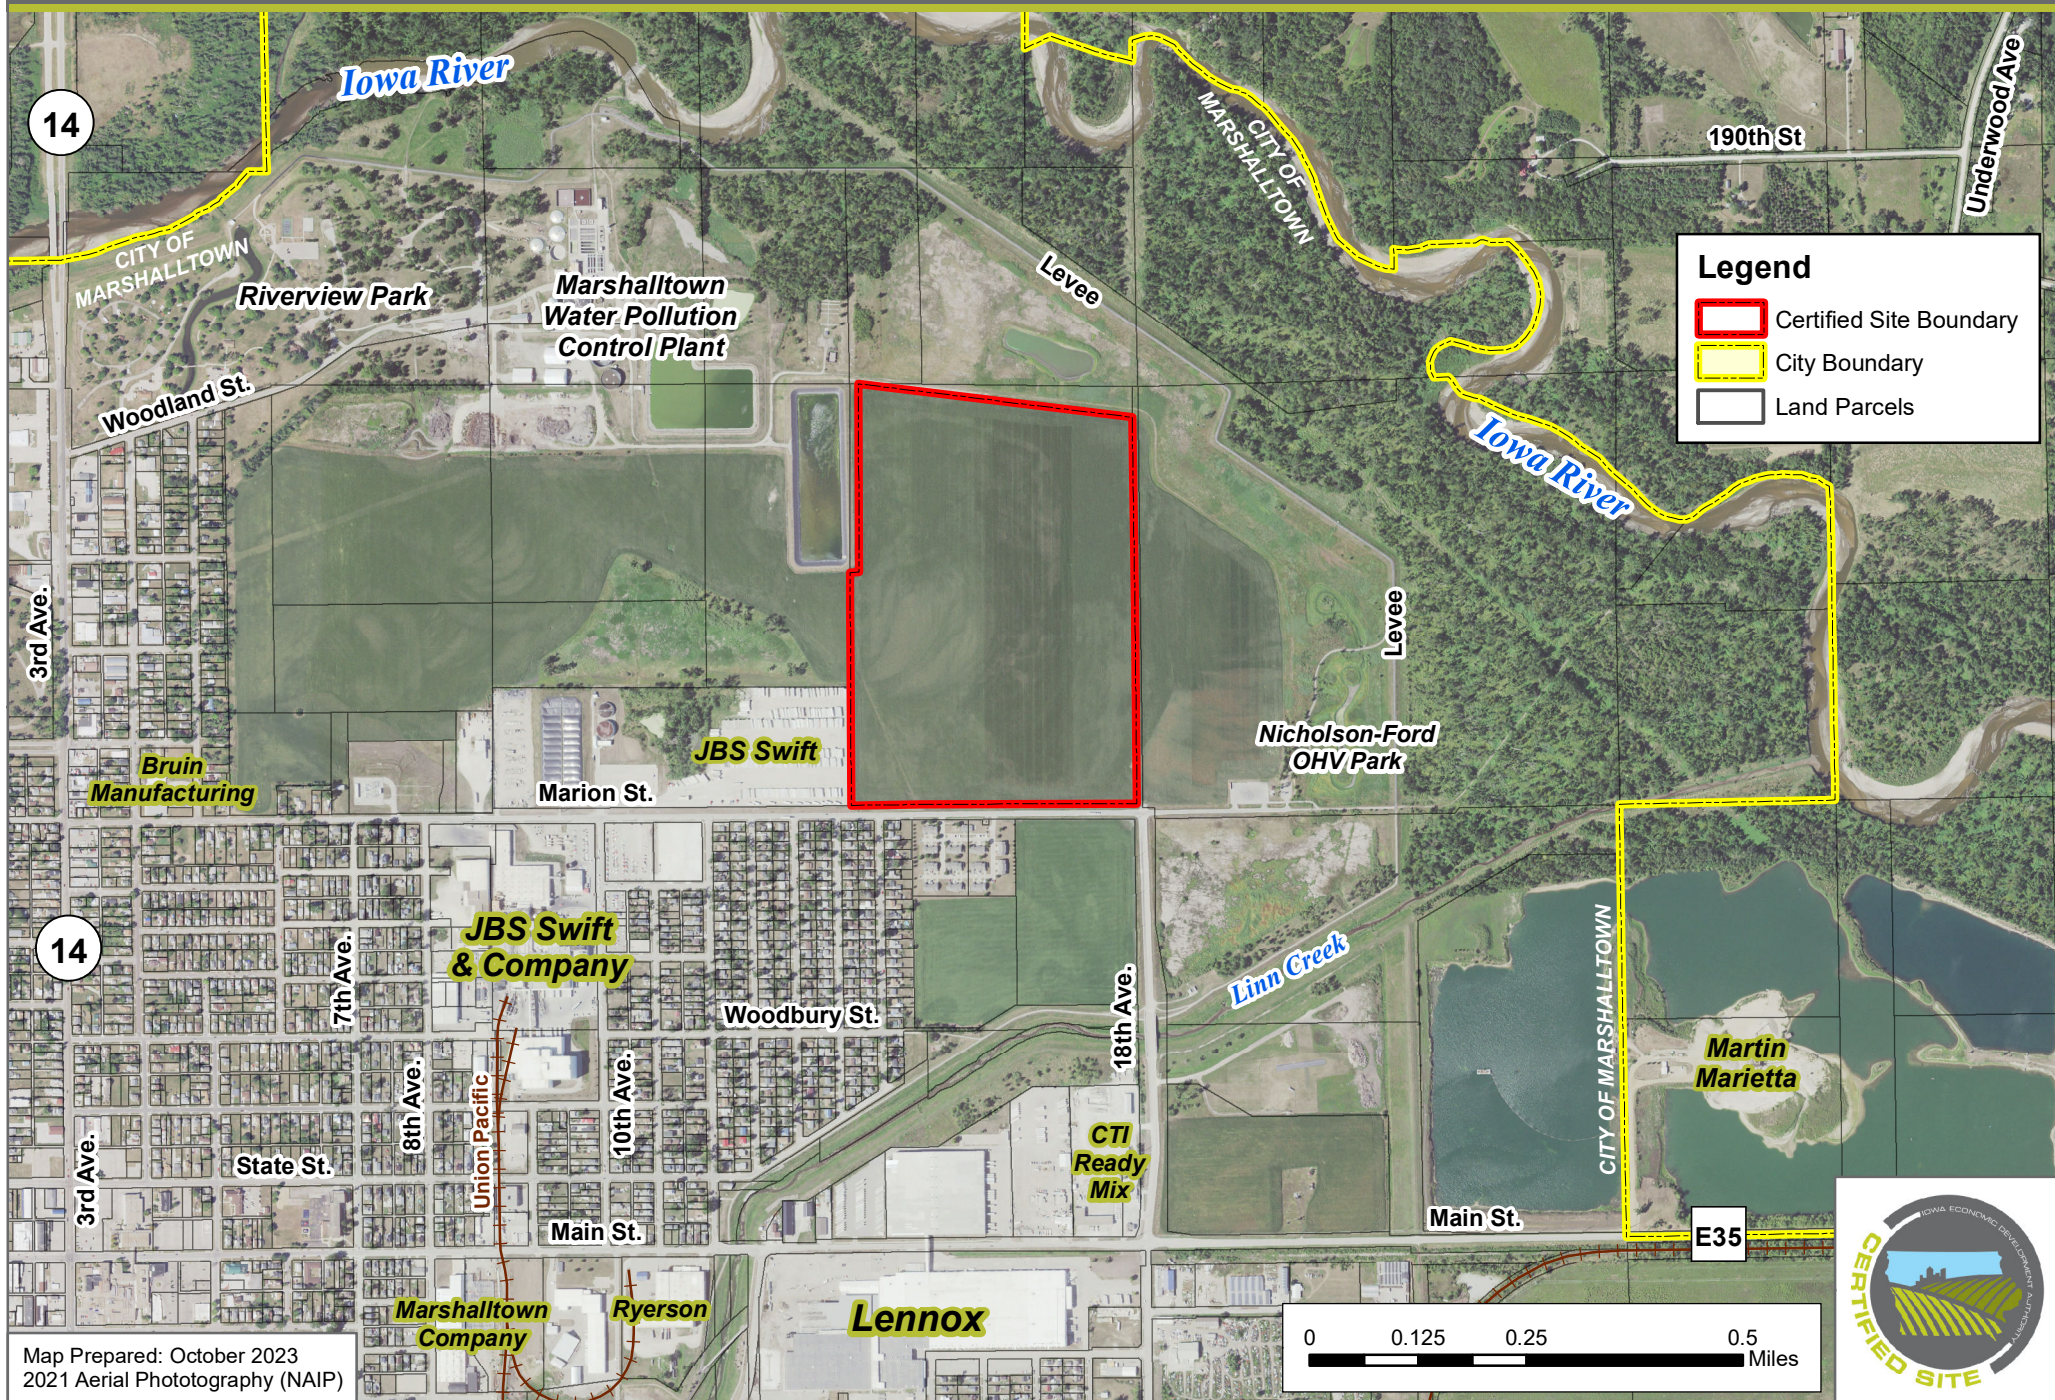

MARSHALLTOWN INDUSTRIAL SITE

MARSHALLTOWN, IOWA - AERIAL PHOTOGRAPH

(95.53 ACRES)

Legend

- Certified Site Boundary
- City Boundary
- Land Parcels

Map Prepared: October 2023
2021 Aerial Photography (NAIP)