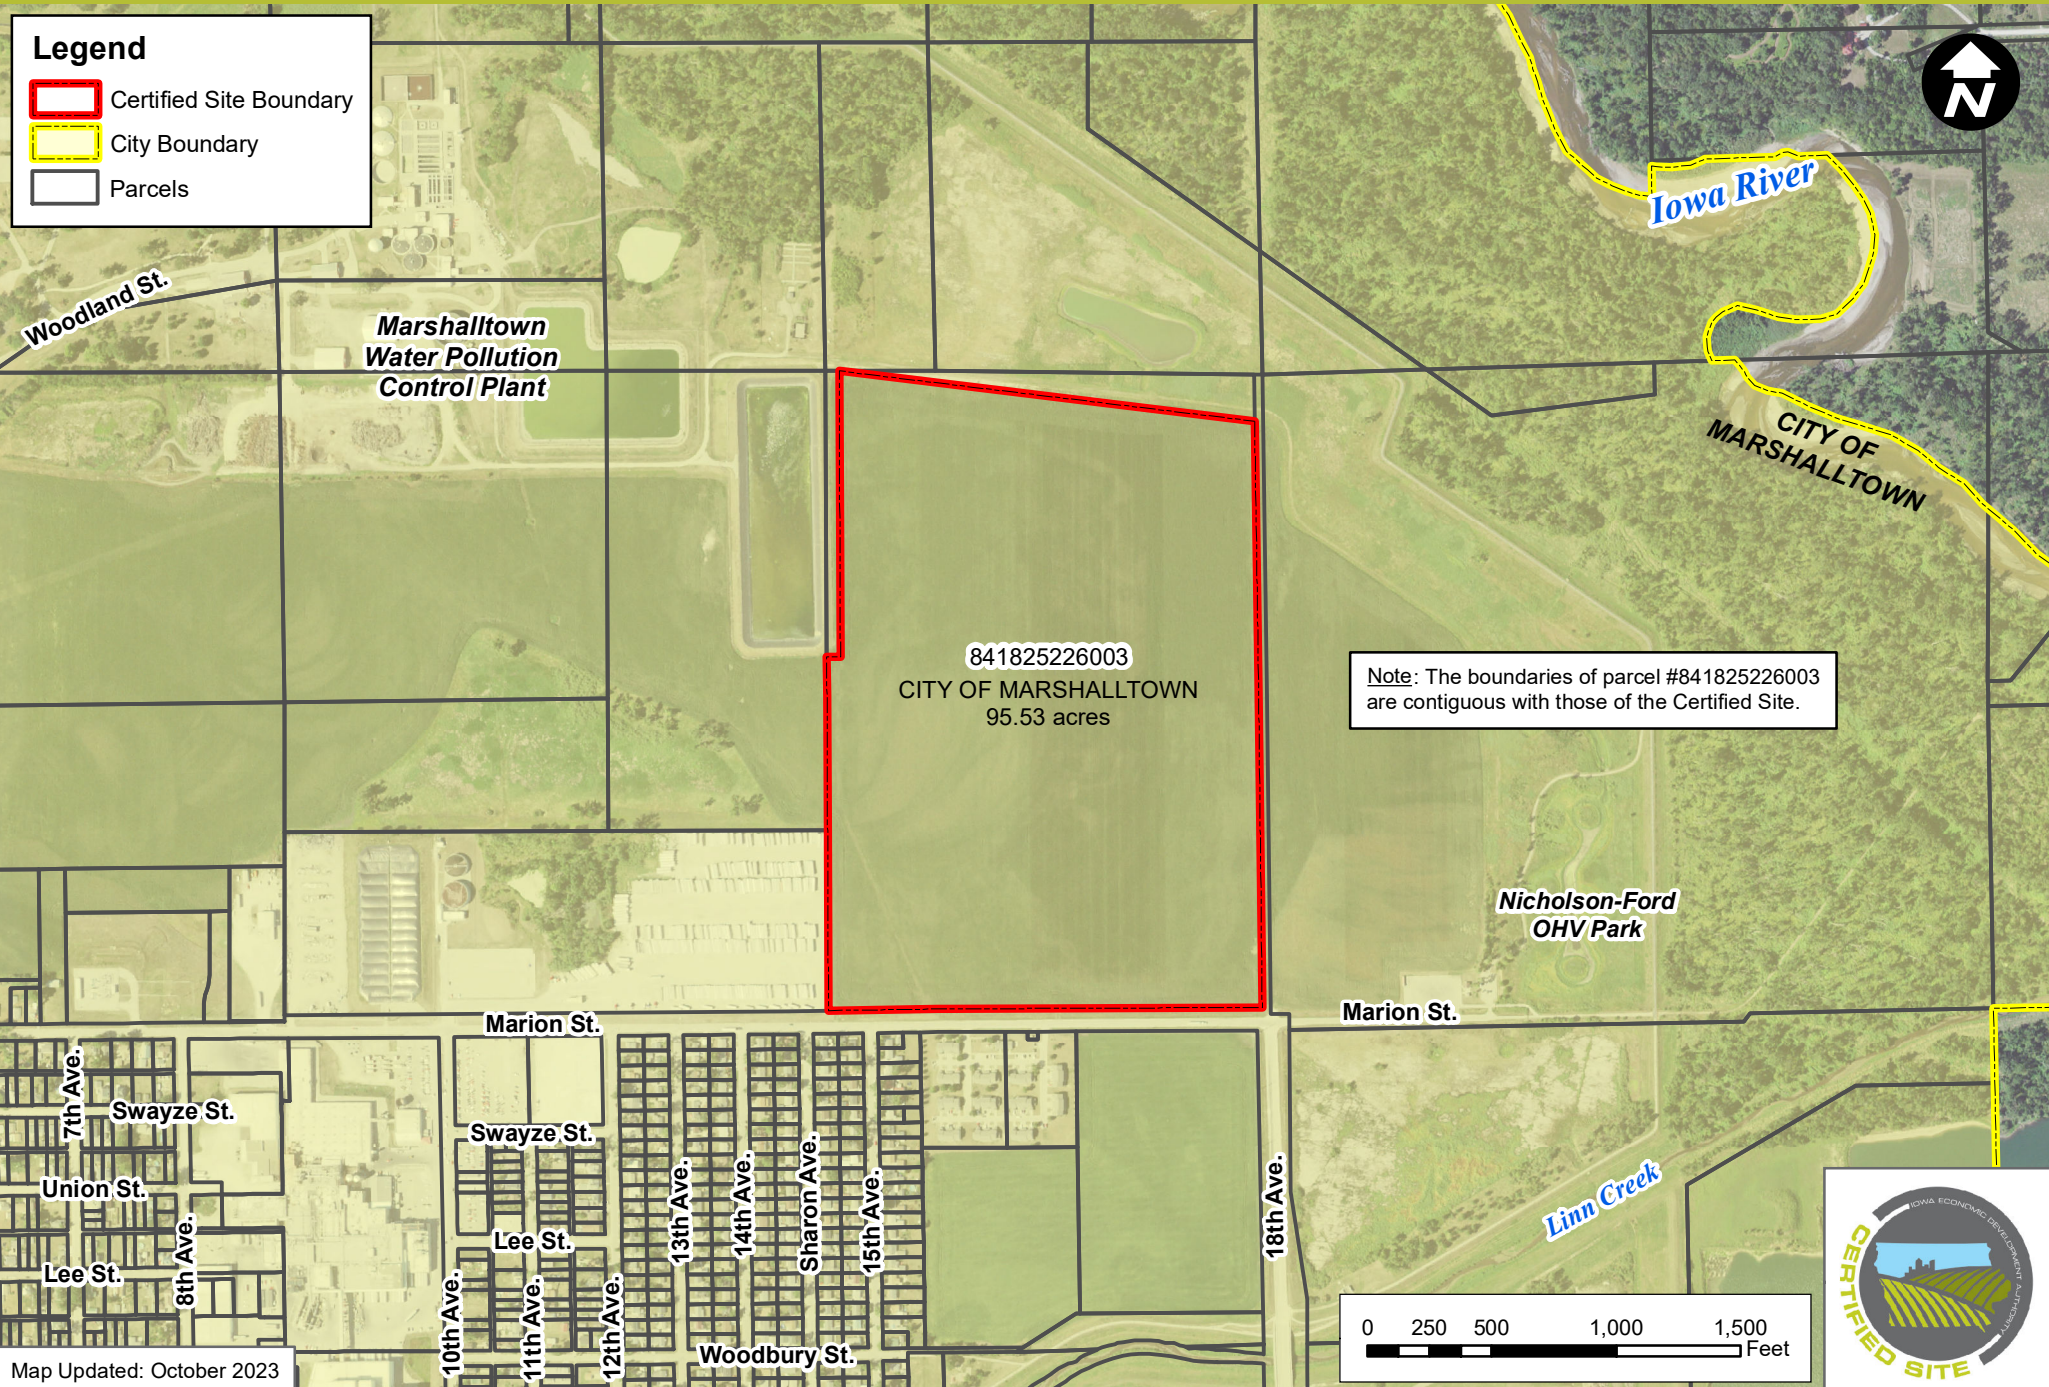

# MARSHALLTOWN INDUSTRIAL SITE (95.53 ACRES)

## MARSHALLTOWN, IOWA - TAX PARCEL MAP

**Legend**

- Certified Site Boundary
- City Boundary
- Parcels

841825226003  
CITY OF MARSHALLTOWN  
95.53 acres

*Note:* The boundaries of parcel #841825226003 are contiguous with those of the Certified Site.

Map Updated: October 2023