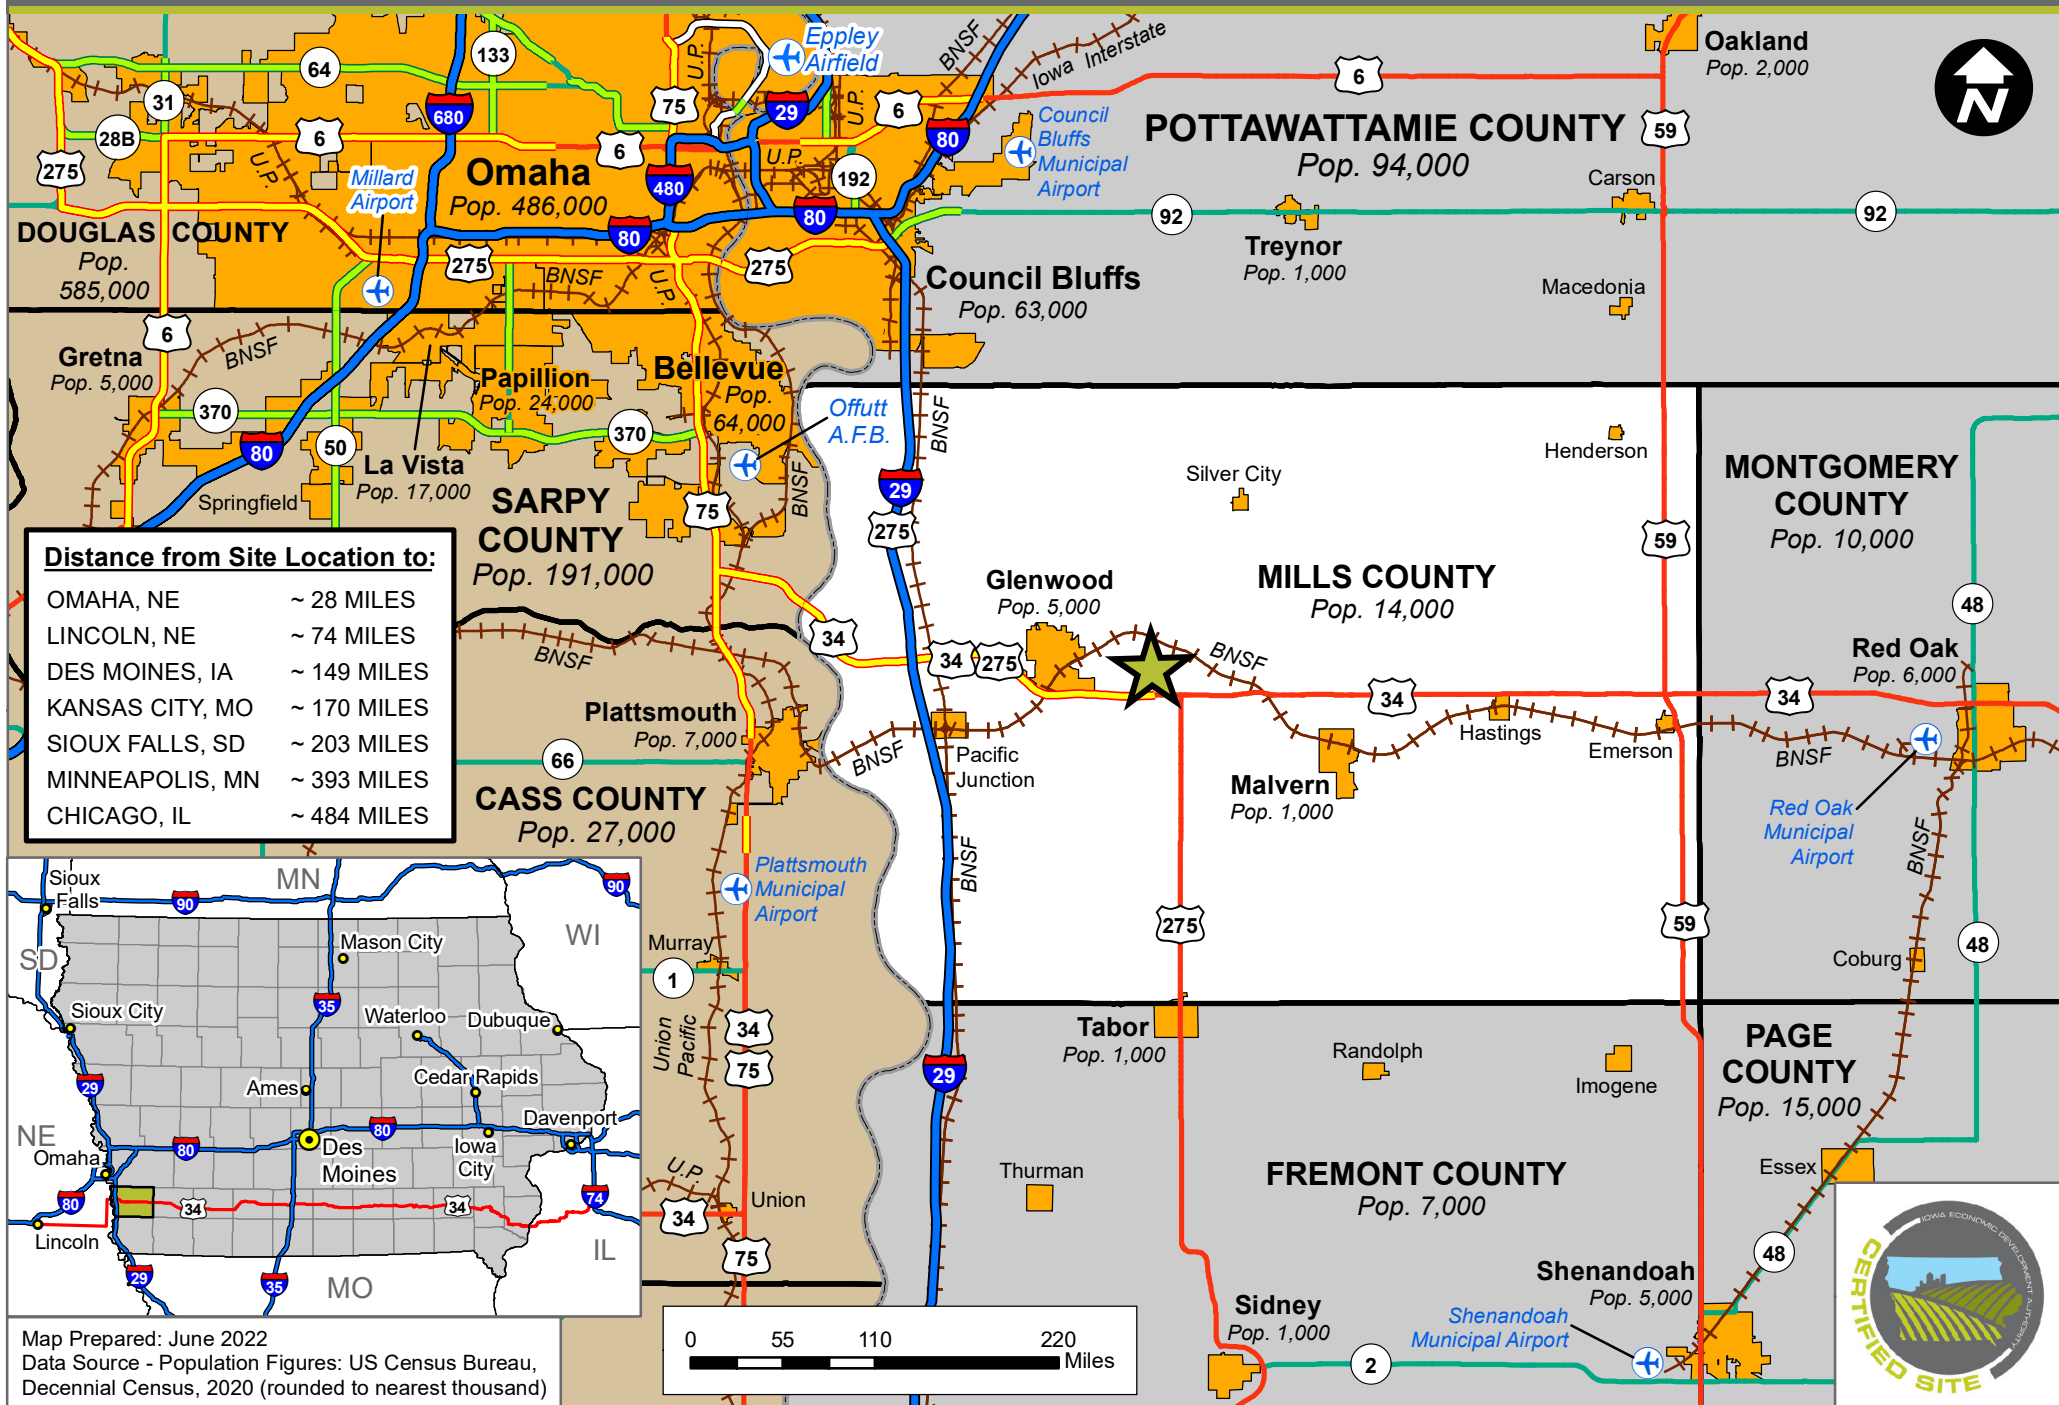

MILLS CROSSING MEGA SITE (1,641.62 ACRES)

GLENWOOD, IOWA - GENERAL LOCATION MAP

Distance from Site Location to:

OMAHA, NE	~ 28 MILES
LINCOLN, NE	~ 74 MILES
DES MOINES, IA	~ 149 MILES
KANSAS CITY, MO	~ 170 MILES
SIOUX FALLS, SD	~ 203 MILES
MINNEAPOLIS, MN	~ 393 MILES
CHICAGO, IL	~ 484 MILES

Map Prepared: June 2022
 Data Source - Population Figures: US Census Bureau, Decennial Census, 2020 (rounded to nearest thousand)