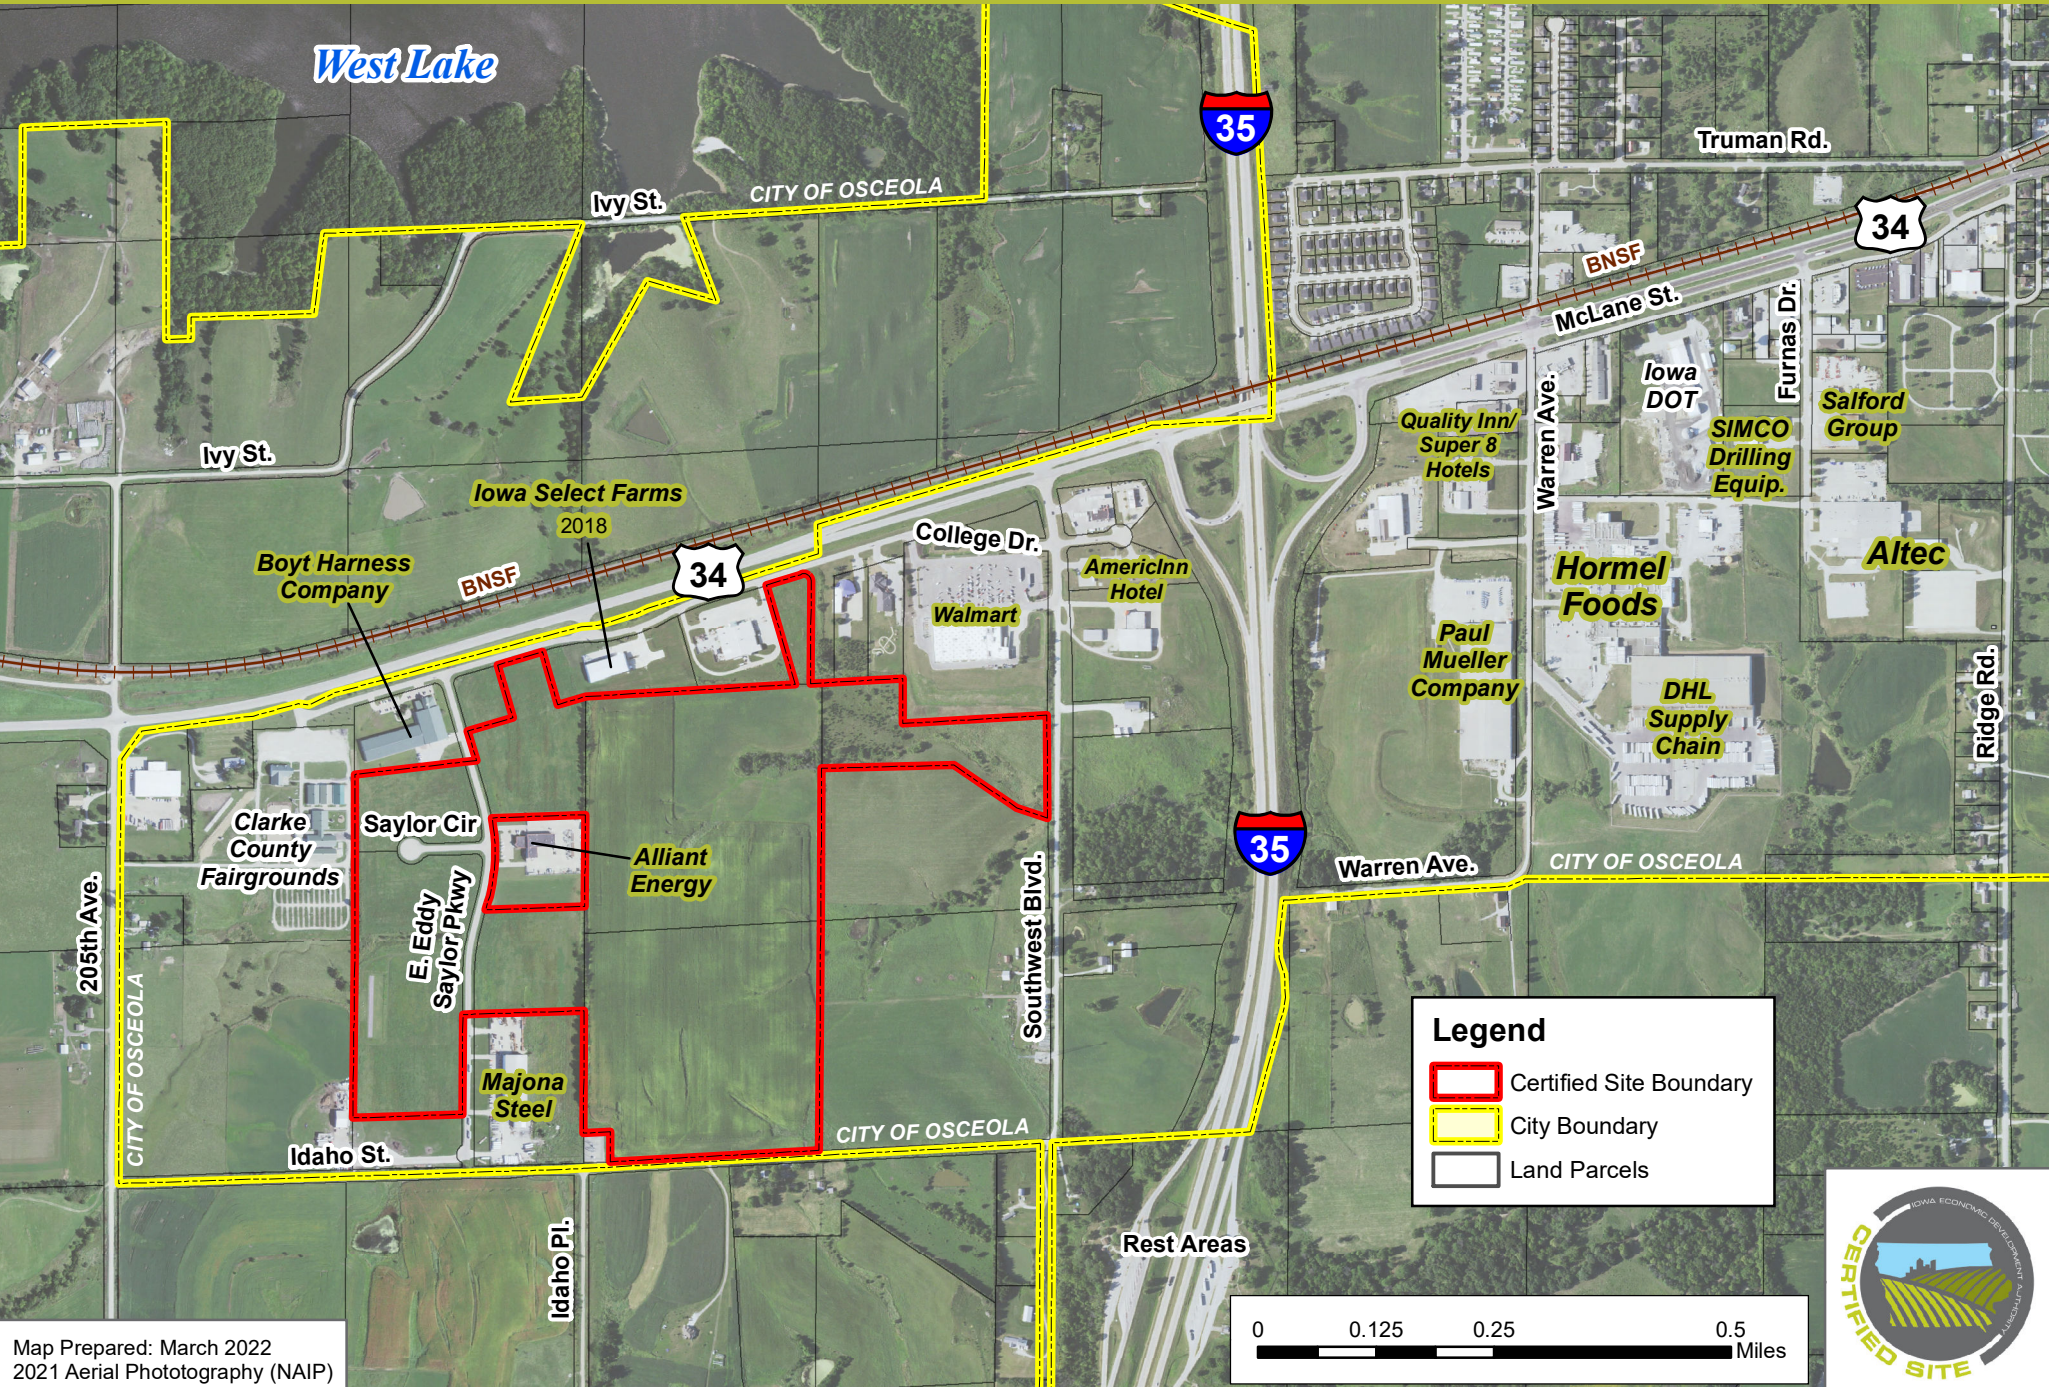

E. Eddy Saylor Industrial Park (138.07 ACRES)

OSCEOLA, IOWA - AERIAL PHOTOGRAPH

Map Prepared: March 2022
2021 Aerial Photography (NAIP)