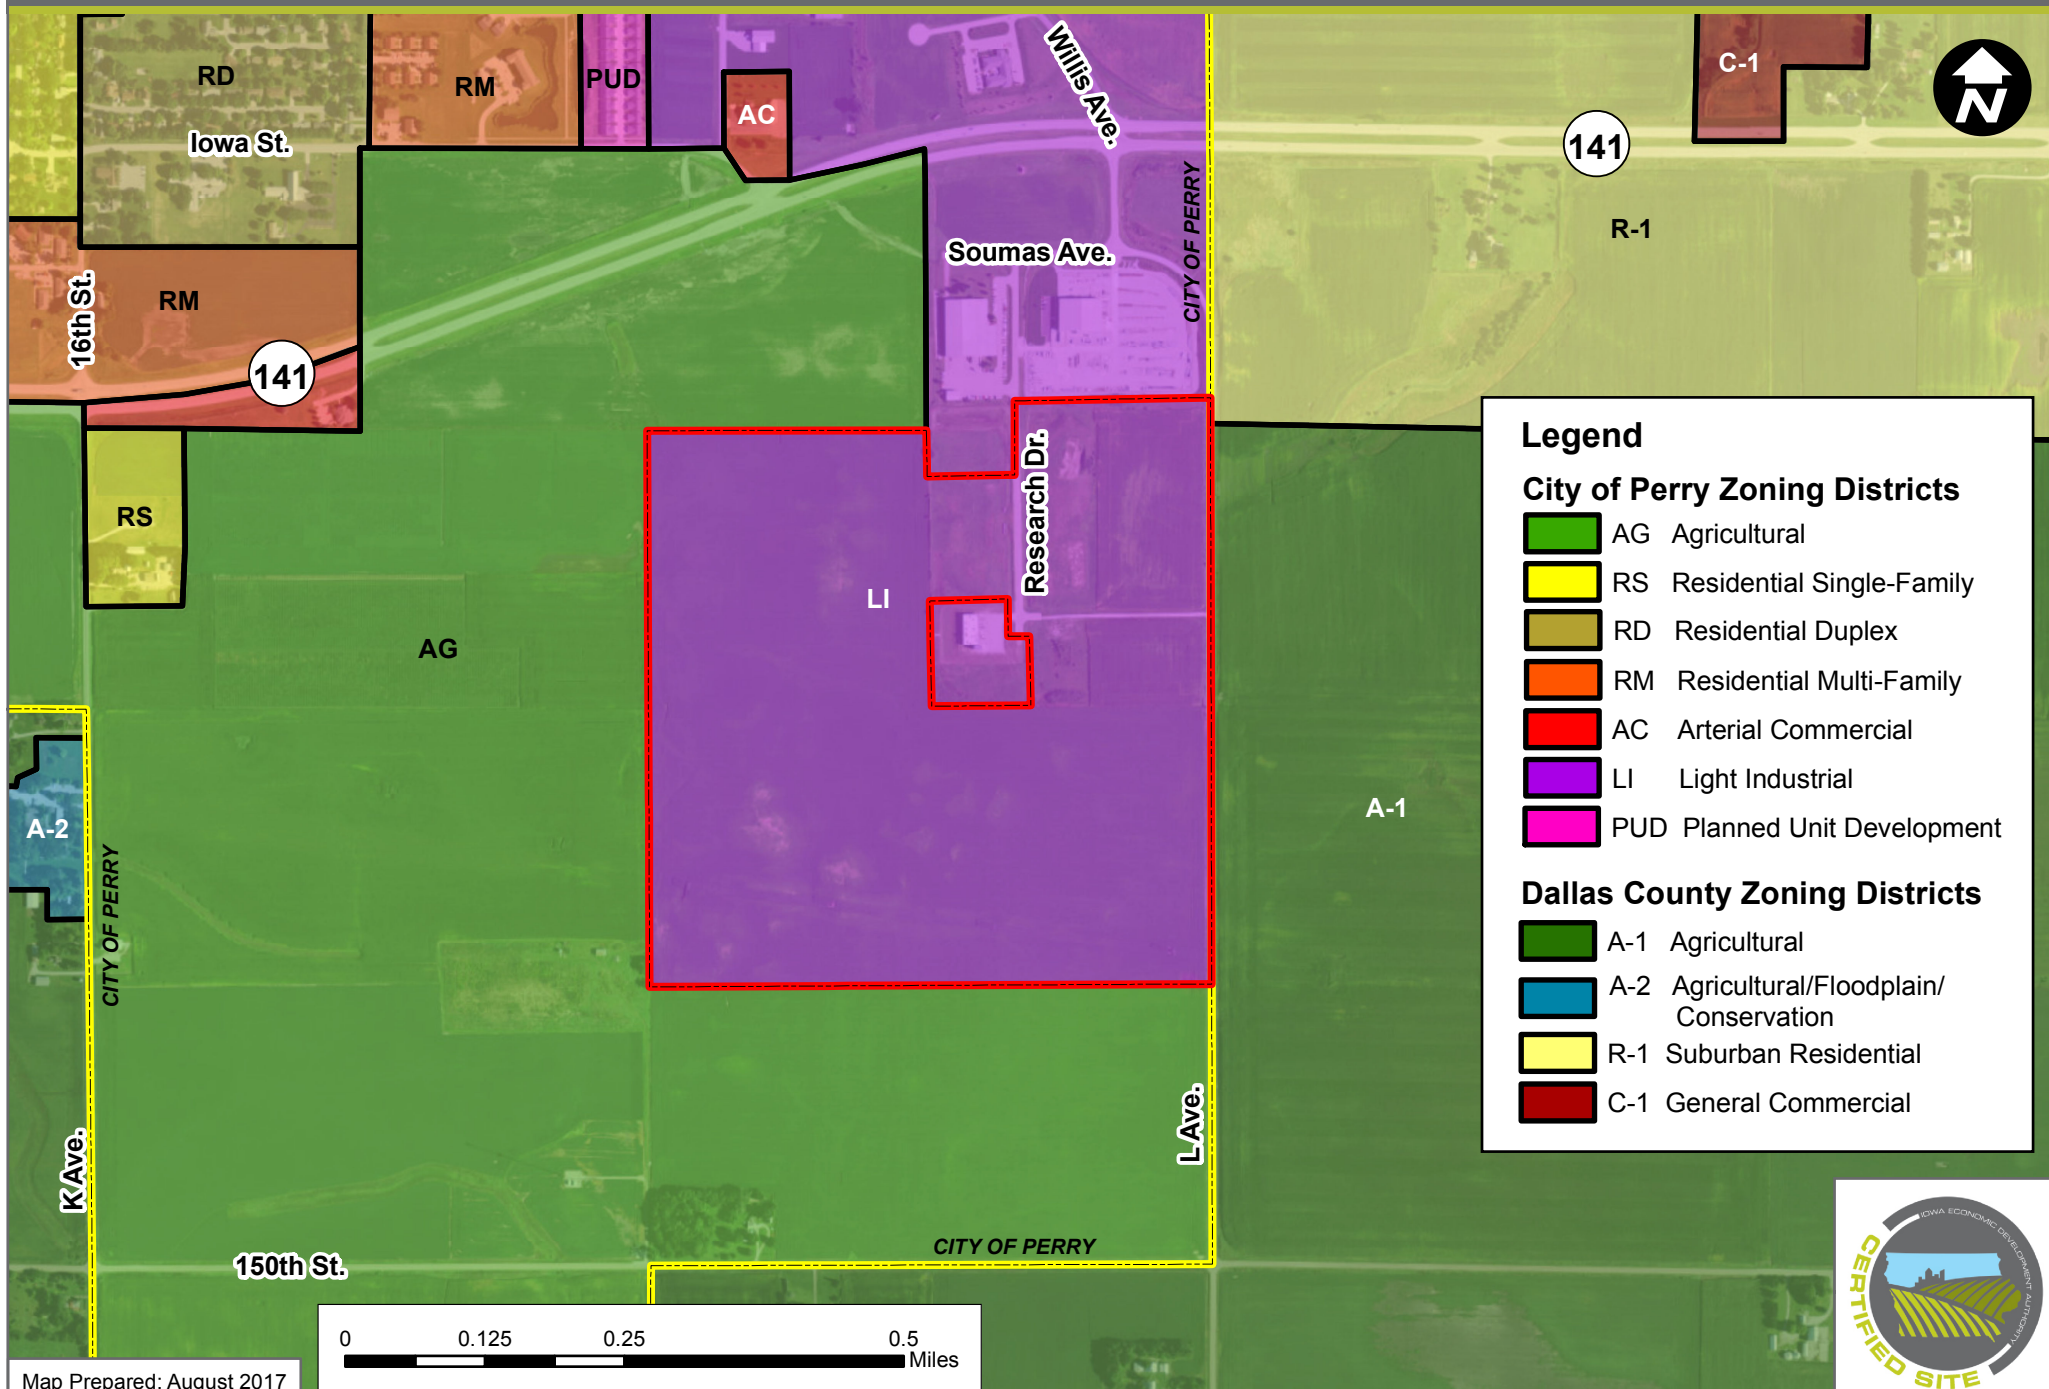

PERRY INDUSTRIAL PARK (153.39 ACRES)

PERRY, IOWA - CURRENT ZONING MAP

Legend

City of Perry Zoning Districts

- AG Agricultural
- RS Residential Single-Family
- RD Residential Duplex
- RM Residential Multi-Family
- AC Arterial Commercial
- LI Light Industrial
- PUD Planned Unit Development

Dallas County Zoning Districts

- A-1 Agricultural
- A-2 Agricultural/Floodplain/Conservation
- R-1 Suburban Residential
- C-1 General Commercial

Map Prepared: August 2017