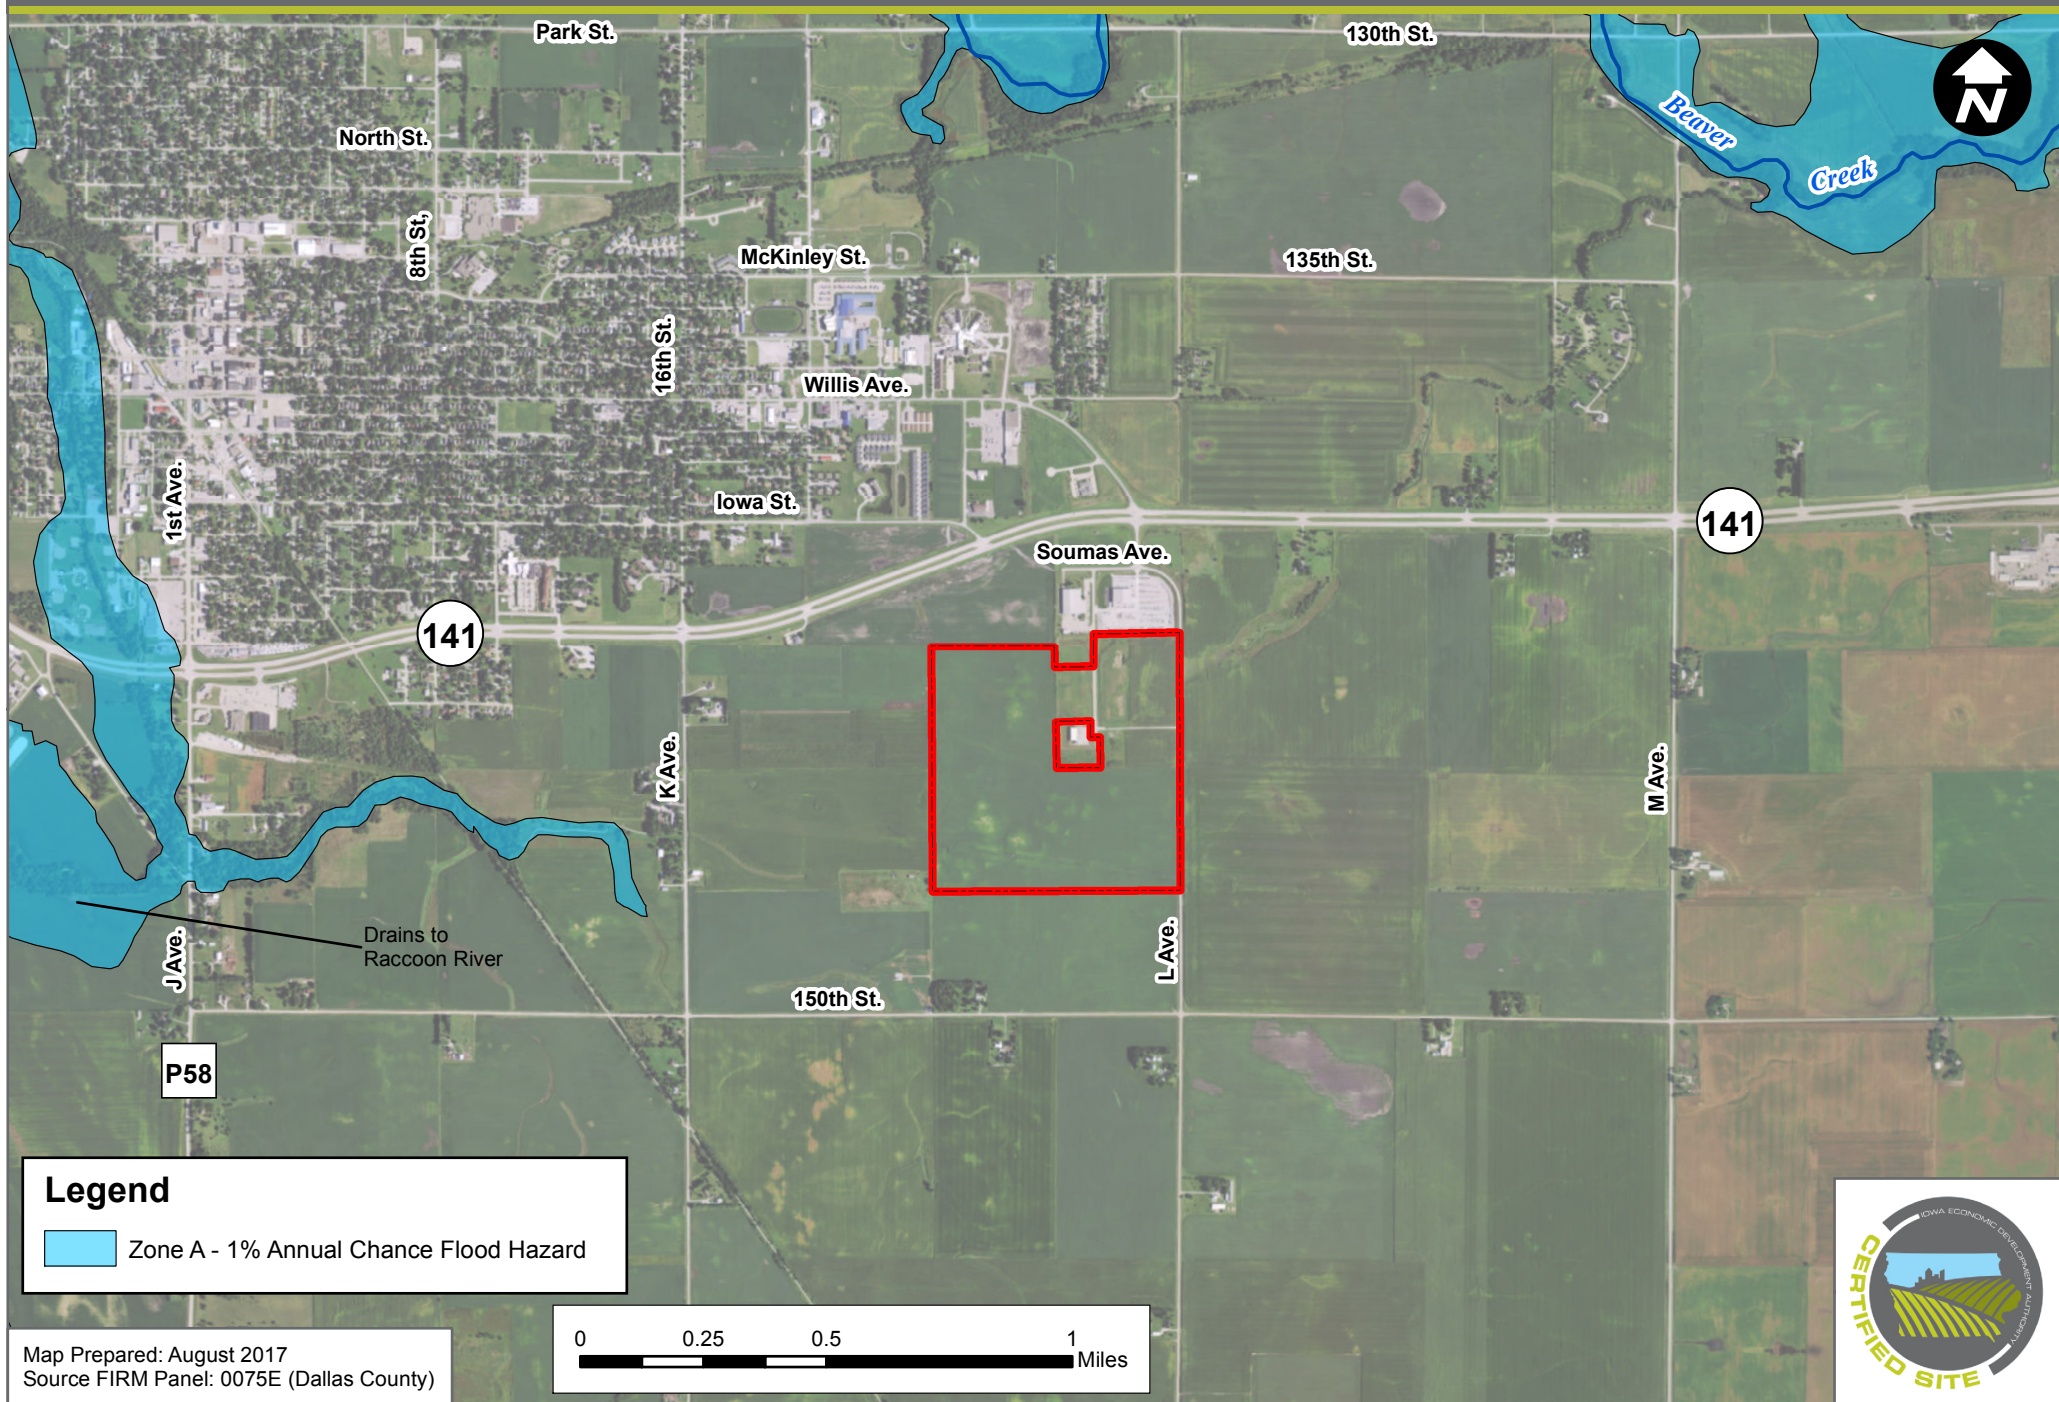

# PERRY INDUSTRIAL PARK (153.39 ACRES)

## PERRY, IOWA - FEMA FLOODPLAIN MAP

**Legend**  
Zone A - 1% Annual Chance Flood Hazard

Map Prepared: August 2017  
Source FIRM Panel: 0075E (Dallas County)