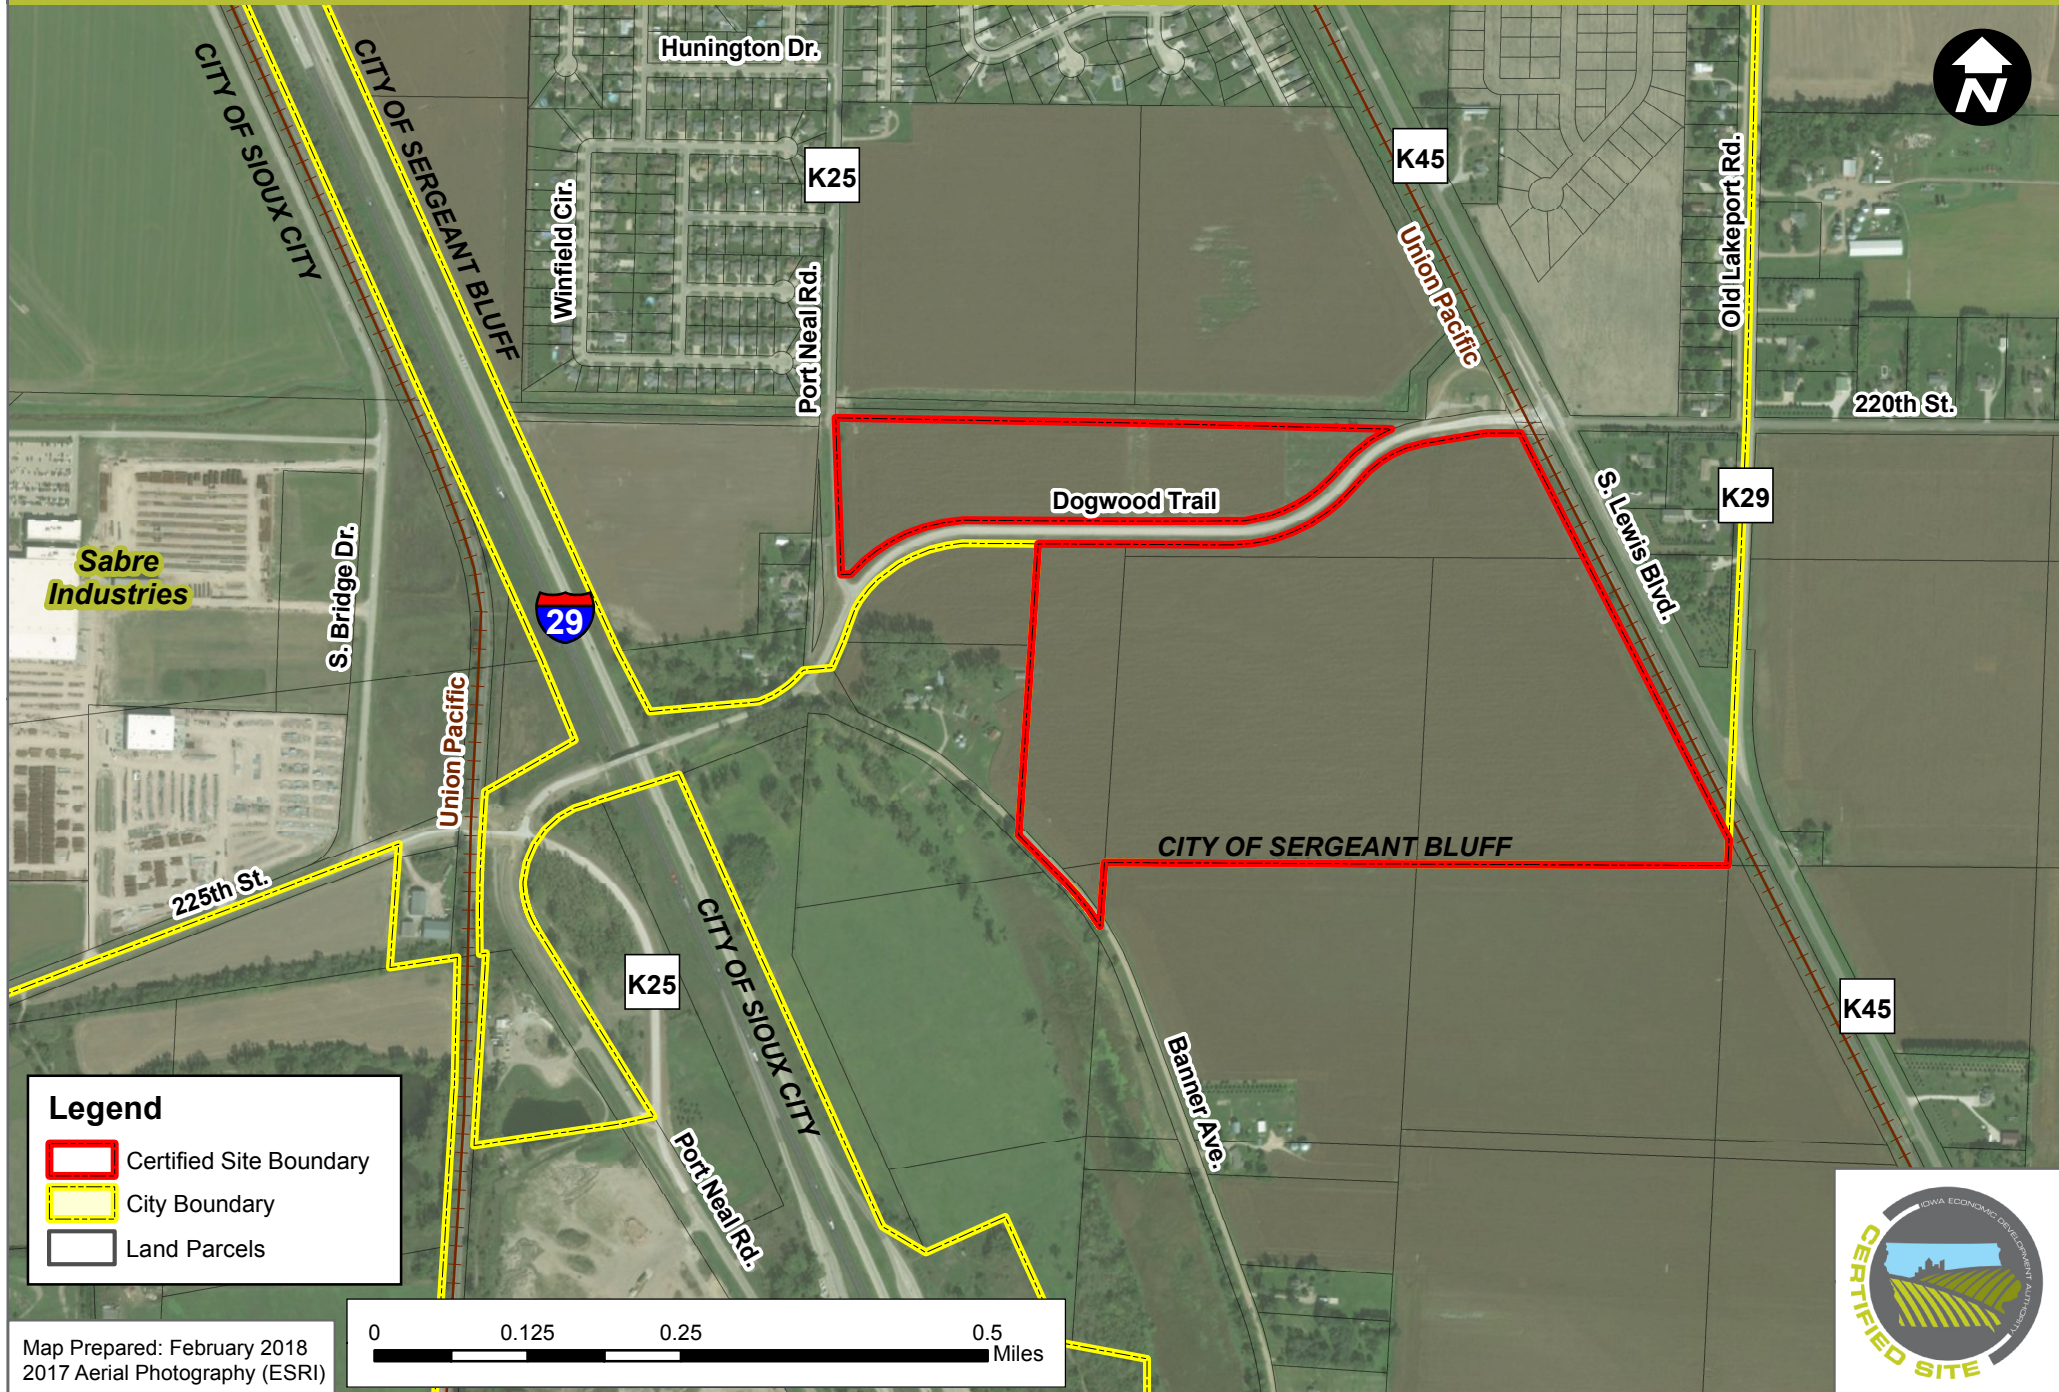

# SERGEANT BLUFF PARK (117.6 ACRES)

## SERGEANT BLUFF, IOWA - AERIAL PHOTOGRAPH

**Legend**

- Certified Site Boundary
- City Boundary
- Land Parcels

Map Prepared: February 2018  
2017 Aerial Photography (ESRI)